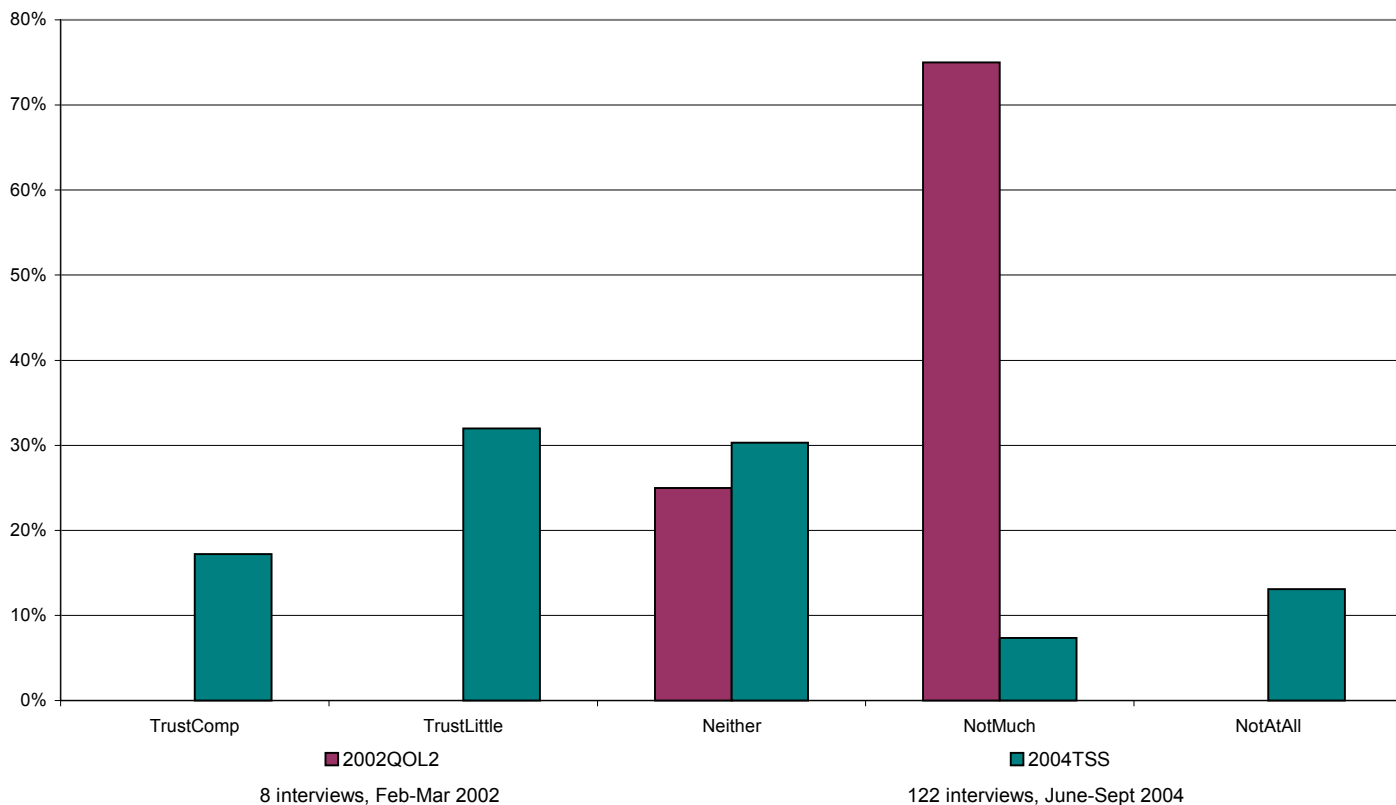

How much do you trust the local council?

Responses by geographical area - Tinsley

S9 1	2002QOL2		2004TSS	
	No.	%	No.	%
TrustComp	0	0%	21	17%
TrustLittle	0	0%	39	32%
Neither	2	25%	37	30%
NotMuch	6	75%	9	7%
NotAtAll	0	0%	16	13%
Total	8	100%	122	100%