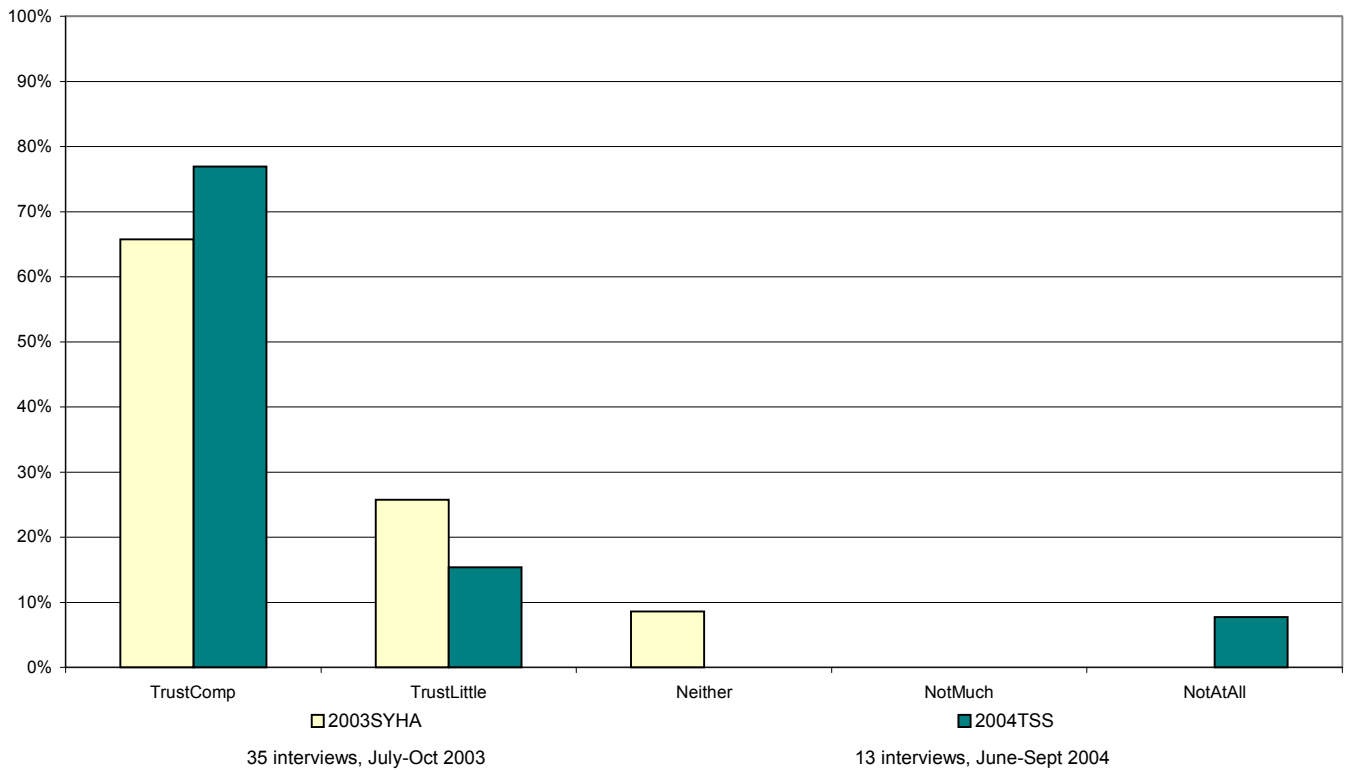

How much do you trust your family?

Responses by ethnic group - Other

Other	2003SYHA		2004TSS	
	No.	%	No.	%
TrustComp	23	66%	10	77%
TrustLittle	9	26%	2	15%
Neither	3	9%	0	0%
NotMuch	0	0%	0	0%
NotAtAll	0	0%	1	8%
Total	35	100%	13	100%