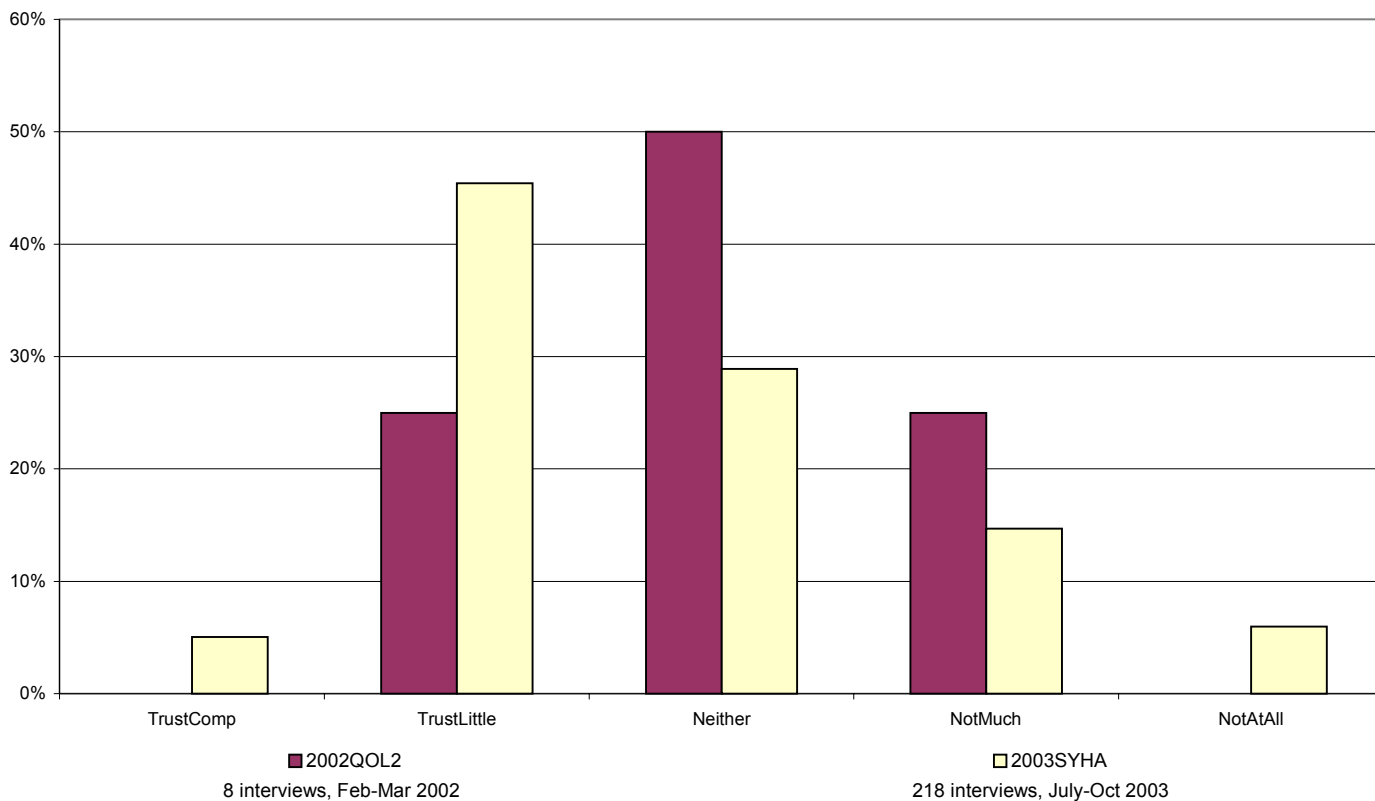

How much do you trust the local council?

Responses by geographical area - Darnall (Staniforth Road/Kettlebridge/Kashmir Gardens)

S9 3	2002QOL2		2003SYHA	
	No.	%	No.	%
TrustComp	0	0%	11	5%
TrustLittle	2	25%	99	45%
Neither	4	50%	63	29%
NotMuch	2	25%	32	15%
NotAtAll	0	0%	13	6%
Total	8	100%	218	100%