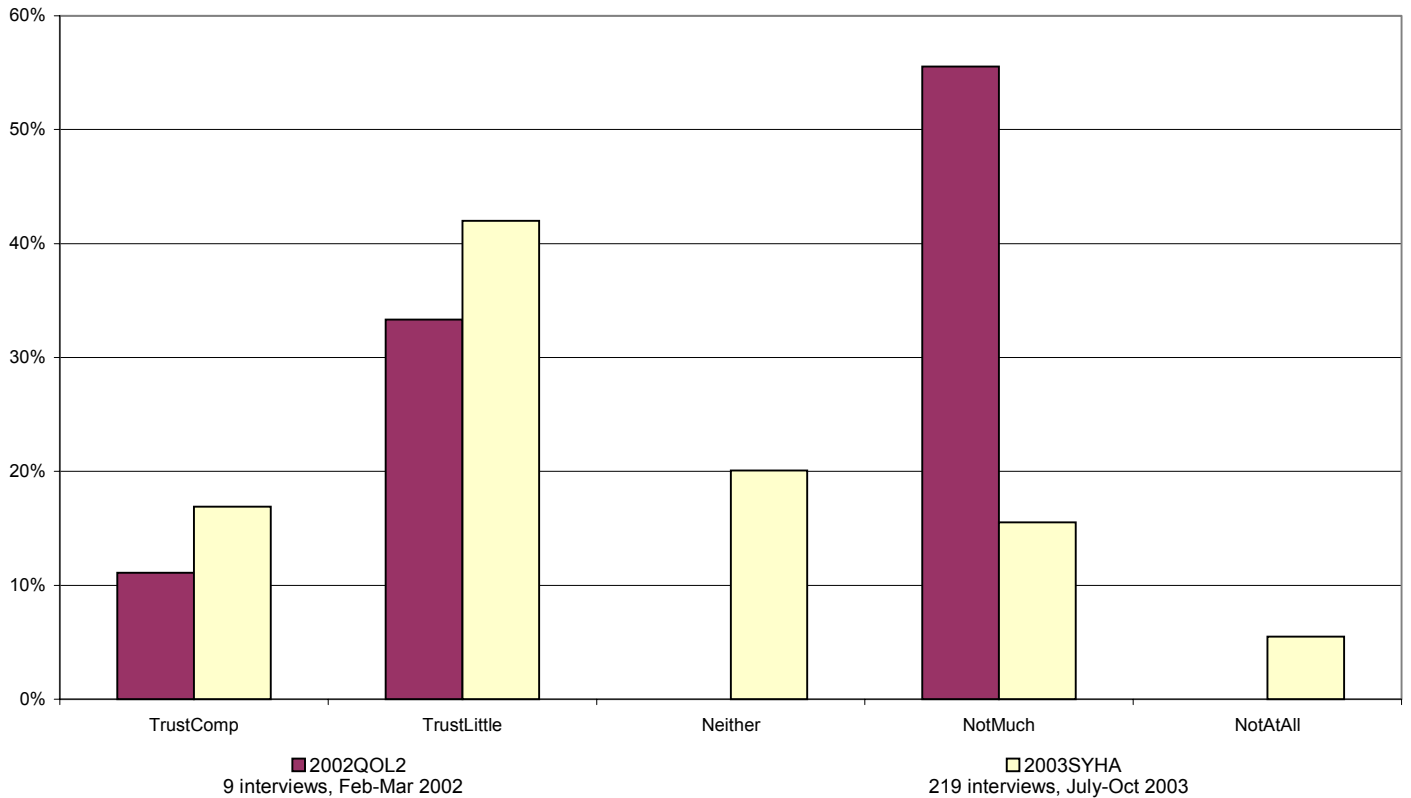

How much do you trust the police?

Responses by geographical area - Darnall (Staniforth Road/Kettlebridge/Kashmir Gardens)

S9 3	2002QOL2		2003SYHA	
	No.	%	No.	%
TrustComp	1	11%	37	17%
TrustLittle	3	33%	92	42%
Neither	0	0%	44	20%
NotMuch	5	56%	34	16%
NotAtAll	0	0%	12	5%
Total	9	100%	219	100%