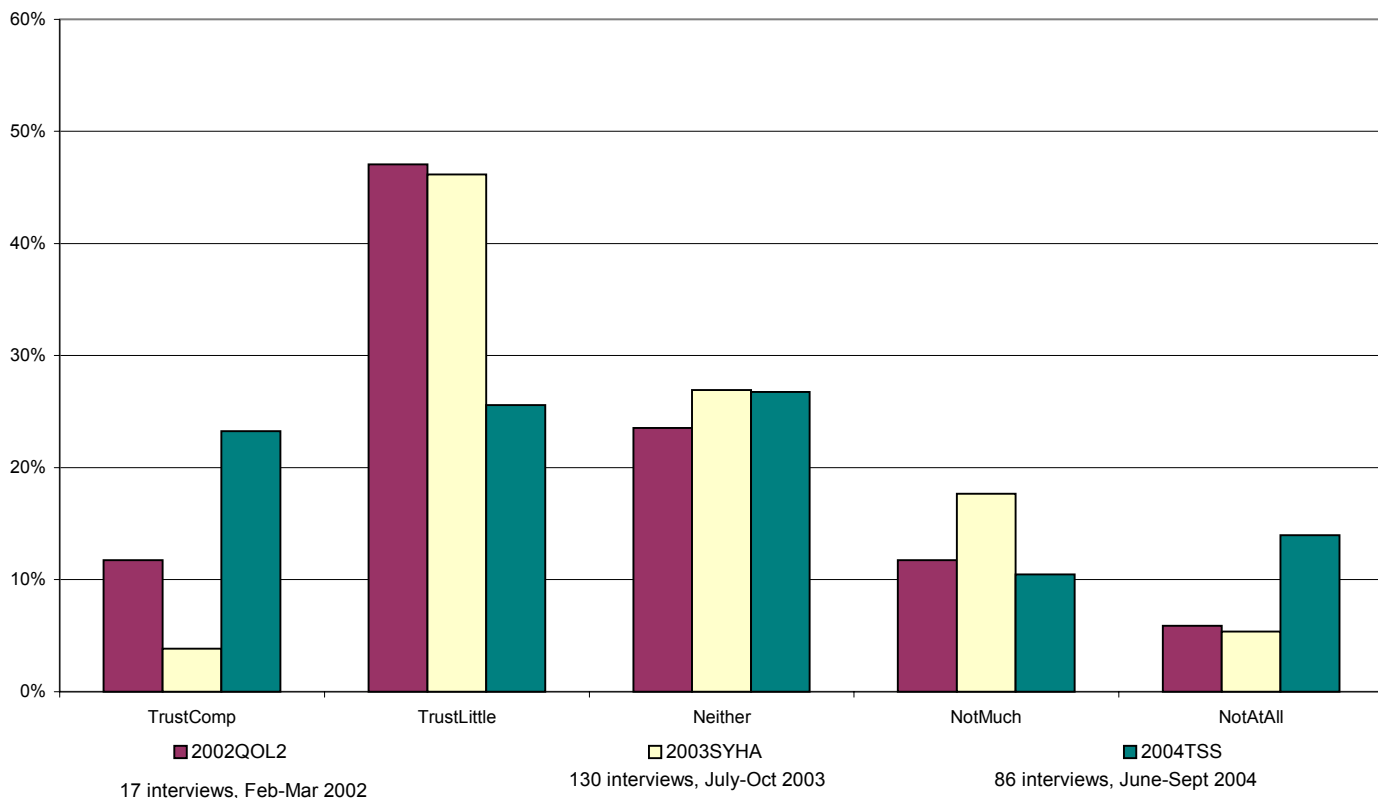

How much do you trust local councillors?

Responses by ethnic group - Asian

Asian	2002QOL2		2003SYHA		2004TSS	
	No.	%	No.	%	No.	%
TrustComp	2	12%	5	4%	20	23%
TrustLittle	8	47%	60	46%	22	26%
Neither	4	24%	35	27%	23	27%
NotMuch	2	12%	23	18%	9	10%
NotAtAll	1	6%	7	5%	12	14%
Total	17	100%	130	100%	86	100%