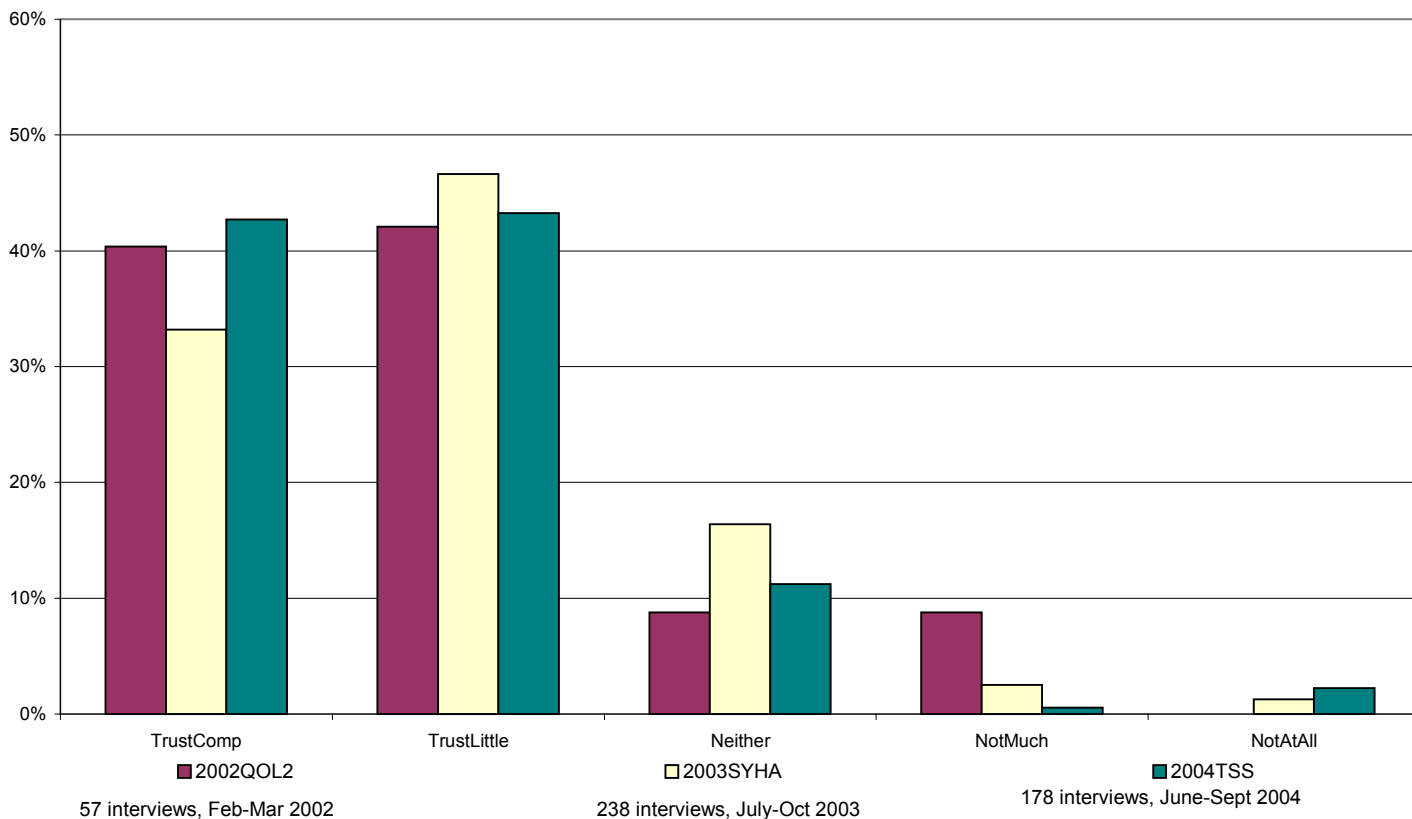

How much do you trust your neighbours?

All respondents

All	2002QOL2		2003SYHA		2004TSS	
	No.	%	No.	%	No.	%
TrustComp	23	40%	79	33%	76	43%
TrustLittle	24	42%	111	47%	77	43%
Neither	5	9%	39	16%	20	11%
NotMuch	5	9%	6	3%	1	1%
NotAtAll	0	0%	3	1%	4	2%
Total	57	100%	238	100%	178	100%