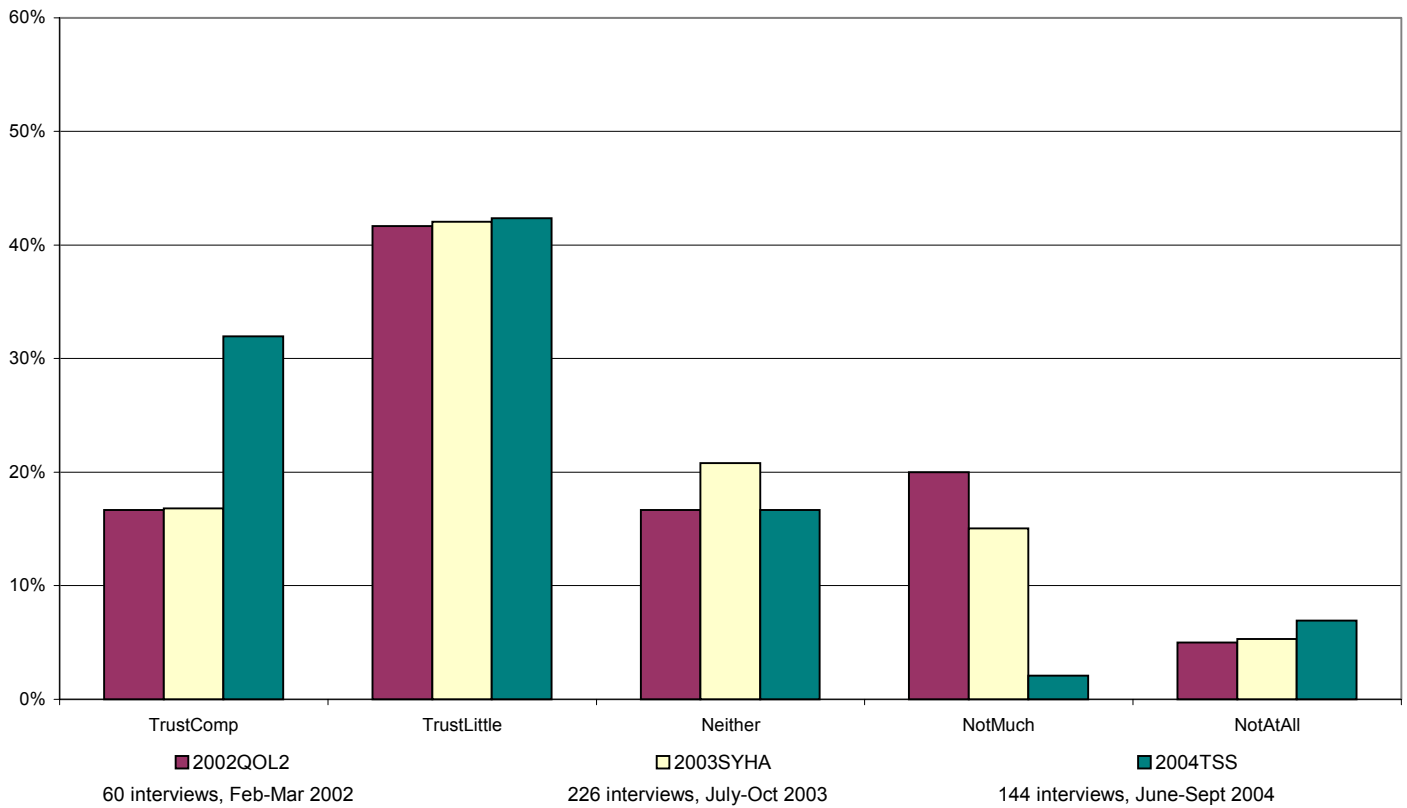

How much do you trust the police?

All respondents

All	2002QOL2		2003SYHA		2004TSS	
	No.	%	No.	%	No.	%
TrustComp	10	17%	38	17%	46	32%
TrustLittle	25	42%	95	42%	61	42%
Neither	10	17%	47	21%	24	17%
NotMuch	12	20%	34	15%	3	2%
NotAtAll	3	5%	12	5%	10	7%
Total	60	100%	226	100%	144	100%