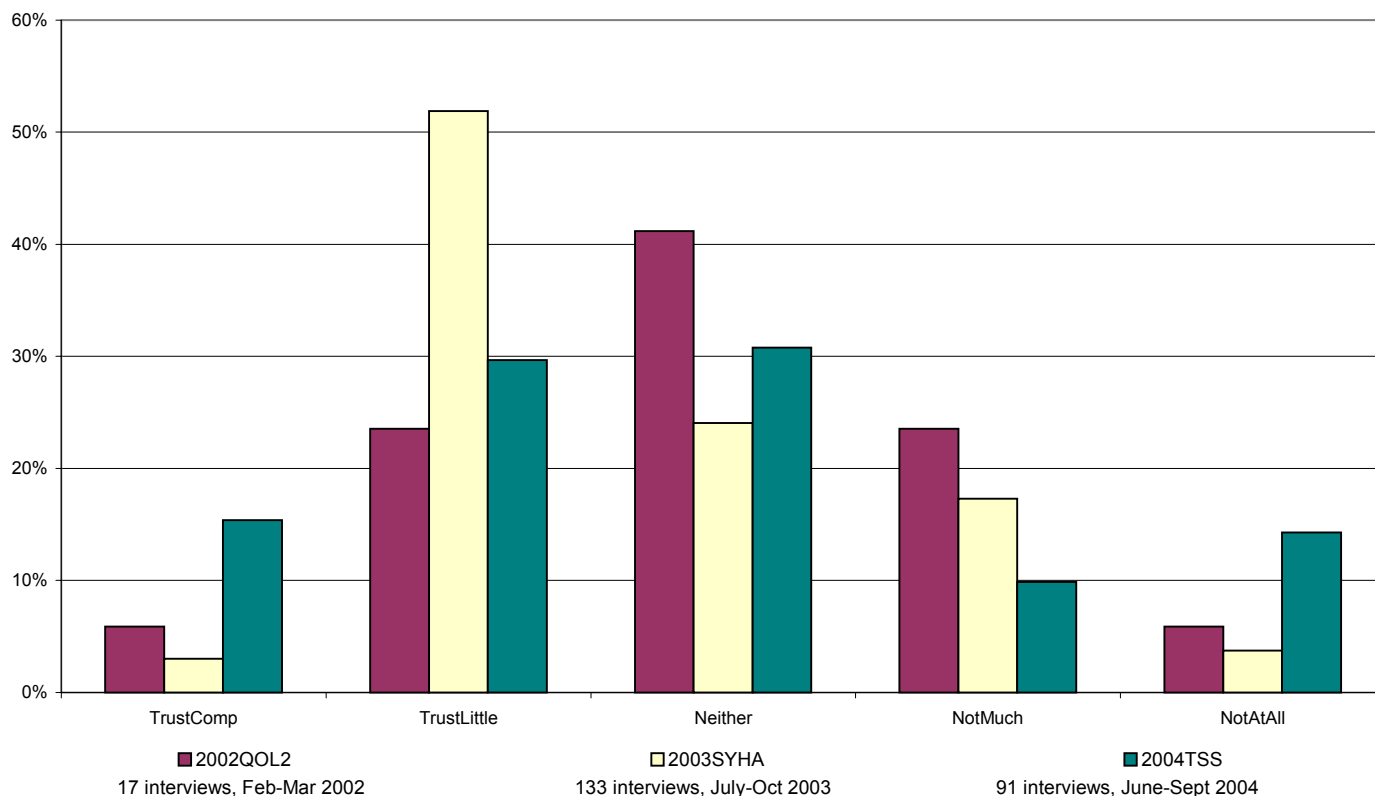

How much do you trust the local council?

Responses by ethnic group - Asian

Asian	2002QOL2		2003SYHA		2004TSS	
	No.	%	No.	%	No.	%
TrustComp	1	6%	4	3%	14	15%
TrustLittle	4	24%	69	52%	27	30%
Neither	7	41%	32	24%	28	31%
NotMuch	4	24%	23	17%	9	10%
NotAtAll	1	6%	5	4%	13	14%
Total	17	100%	133	100%	91	100%