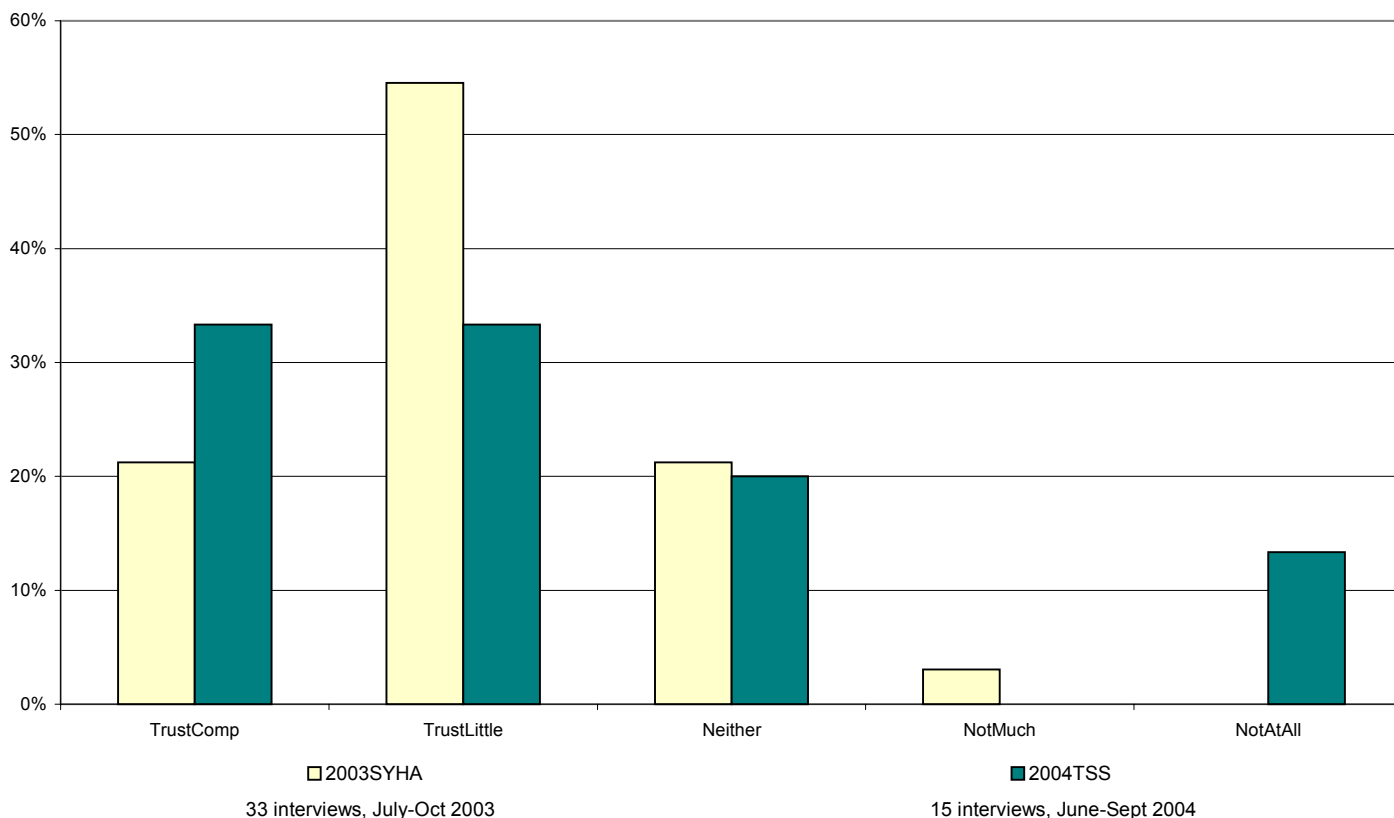

How much do you trust your neighbours?

Responses by ethnic group - Other

Other	2003SYHA		2004TSS	
	No.	%	No.	%
TrustComp	7	21%	5	33%
TrustLittle	18	55%	5	33%
Neither	7	21%	3	20%
NotMuch	1	3%	0	0%
NotAtAll	0	0%	2	13%
Total	33	100%	15	100%