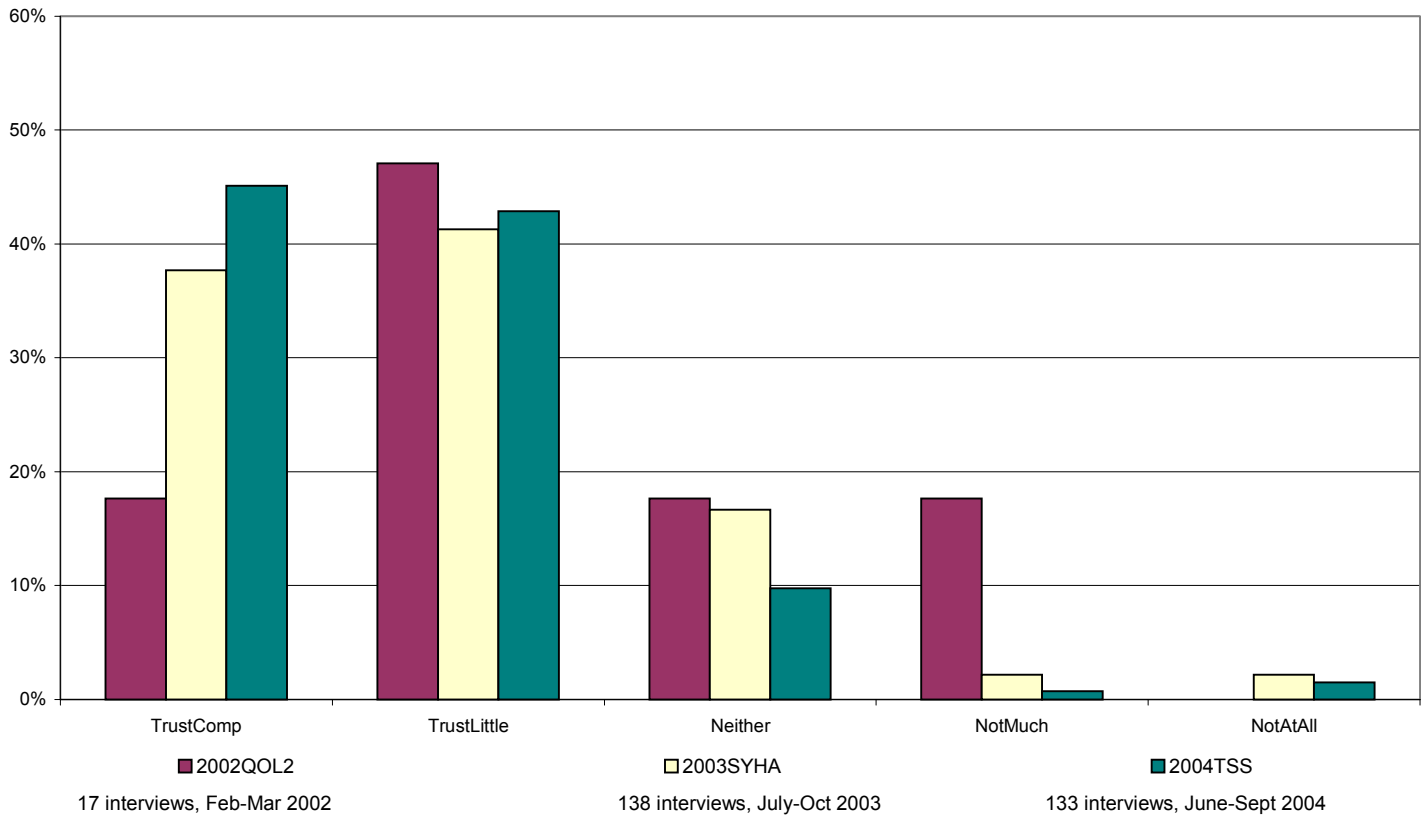

How much do you trust your neighbours?

Responses by ethnic group - Asian

Asian	2002QOL2		2003SYHA		2004TSS	
	No.	%	No.	%	No.	%
TrustComp	3	18%	52	38%	60	45%
TrustLittle	8	47%	57	41%	57	43%
Neither	3	18%	23	17%	13	10%
NotMuch	3	18%	3	2%	1	1%
NotAtAll	0	0%	3	2%	2	2%
Total	17	100%	138	100%	133	100%