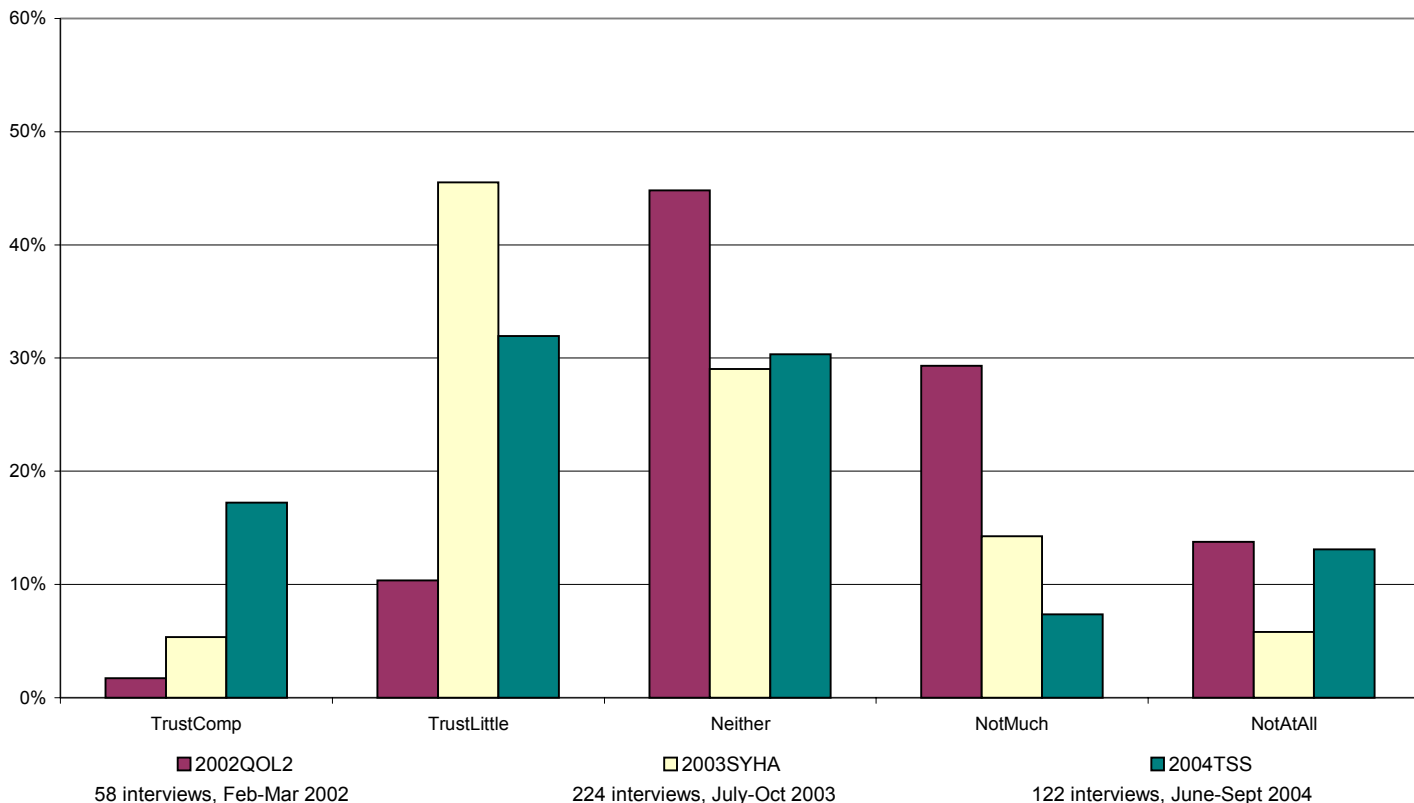

How much do you trust the local council?

All respondents

All	2002QOL2		2003SYHA		2004TSS	
	No.	%	No.	%	No.	%
TrustComp	1	2%	12	5%	21	17%
TrustLittle	6	10%	102	46%	39	32%
Neither	26	45%	65	29%	37	30%
NotMuch	17	29%	32	14%	9	7%
NotAtAll	8	14%	13	6%	16	13%
Total	58	100%	224	100%	122	100%