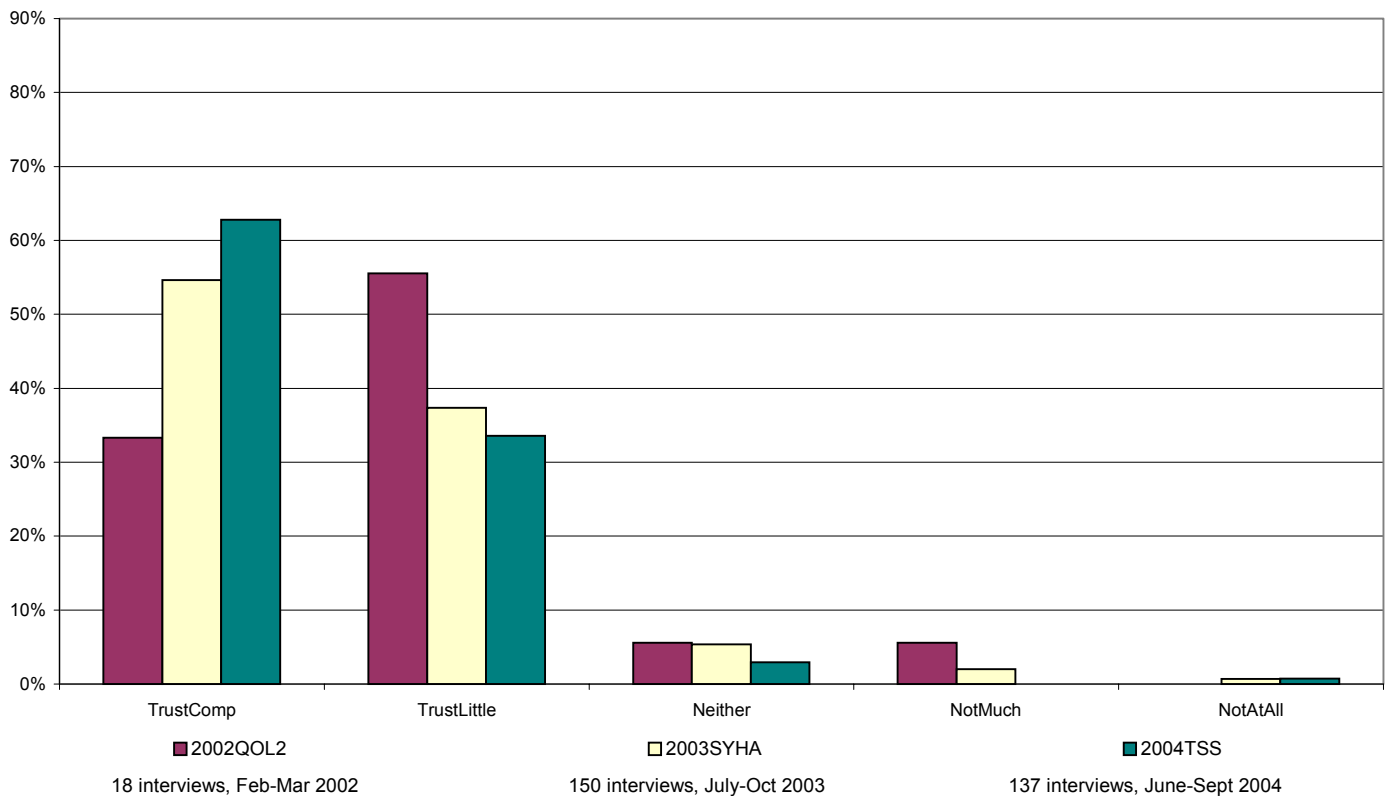

How much do you trust your friends?

Responses by ethnic group - Asian

Asian	2002QOL2		2003SYHA		2004TSS	
	No.	%	No.	%	No.	%
TrustComp	6	33%	82	55%	86	63%
TrustLittle	10	56%	56	37%	46	34%
Neither	1	6%	8	5%	4	3%
NotMuch	1	6%	3	2%	0	0%
NotAtAll	0	0%	1	1%	1	1%
Total	18	100%	150	100%	137	100%