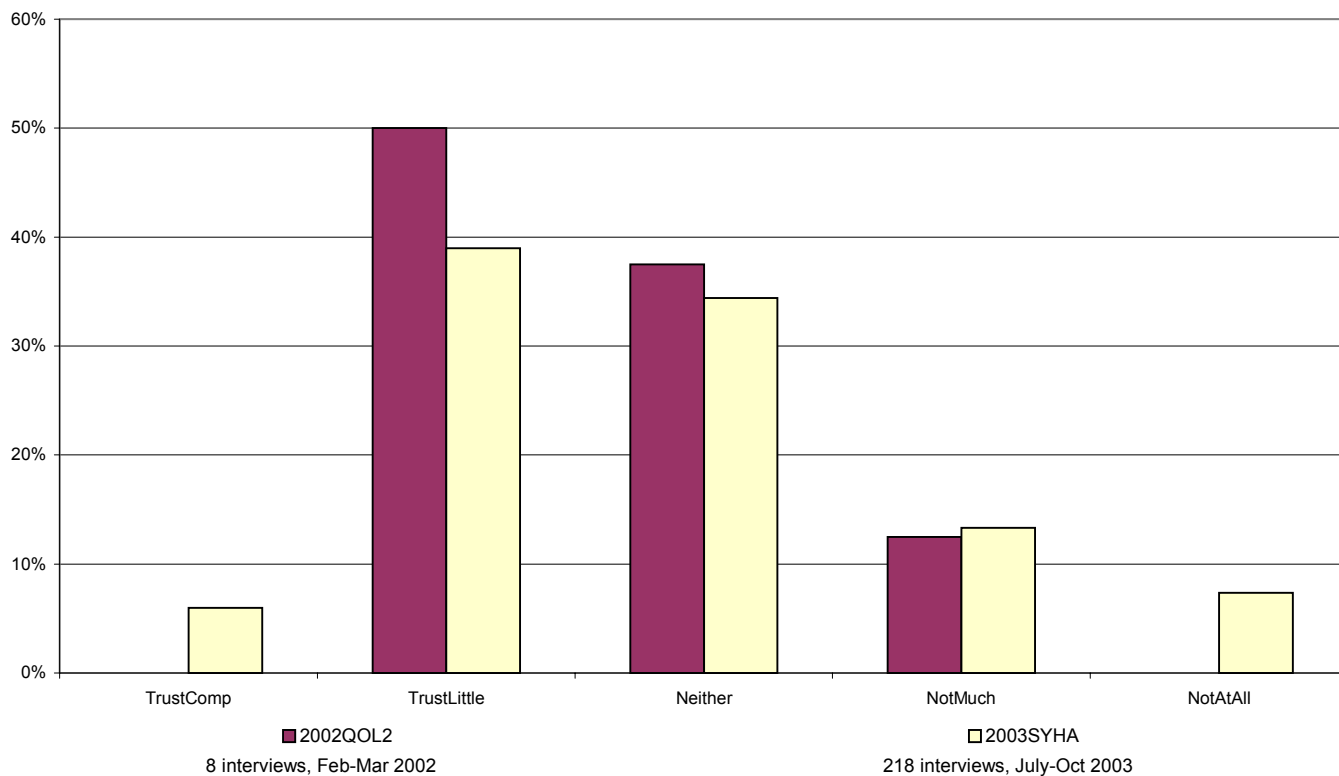

How much do you trust local councillors?

Responses by geographical area - Darnall (Staniforth Road/Kettlebridge/Kashmir Gardens)

S9 3	2002QOL2		2003SYHA	
	No.	%	No.	%
TrustComp	0	0%	13	6%
TrustLittle	4	50%	85	39%
Neither	3	38%	75	34%
NotMuch	1	13%	29	13%
NotAtAll	0	0%	16	7%
Total	8	100%	218	100%