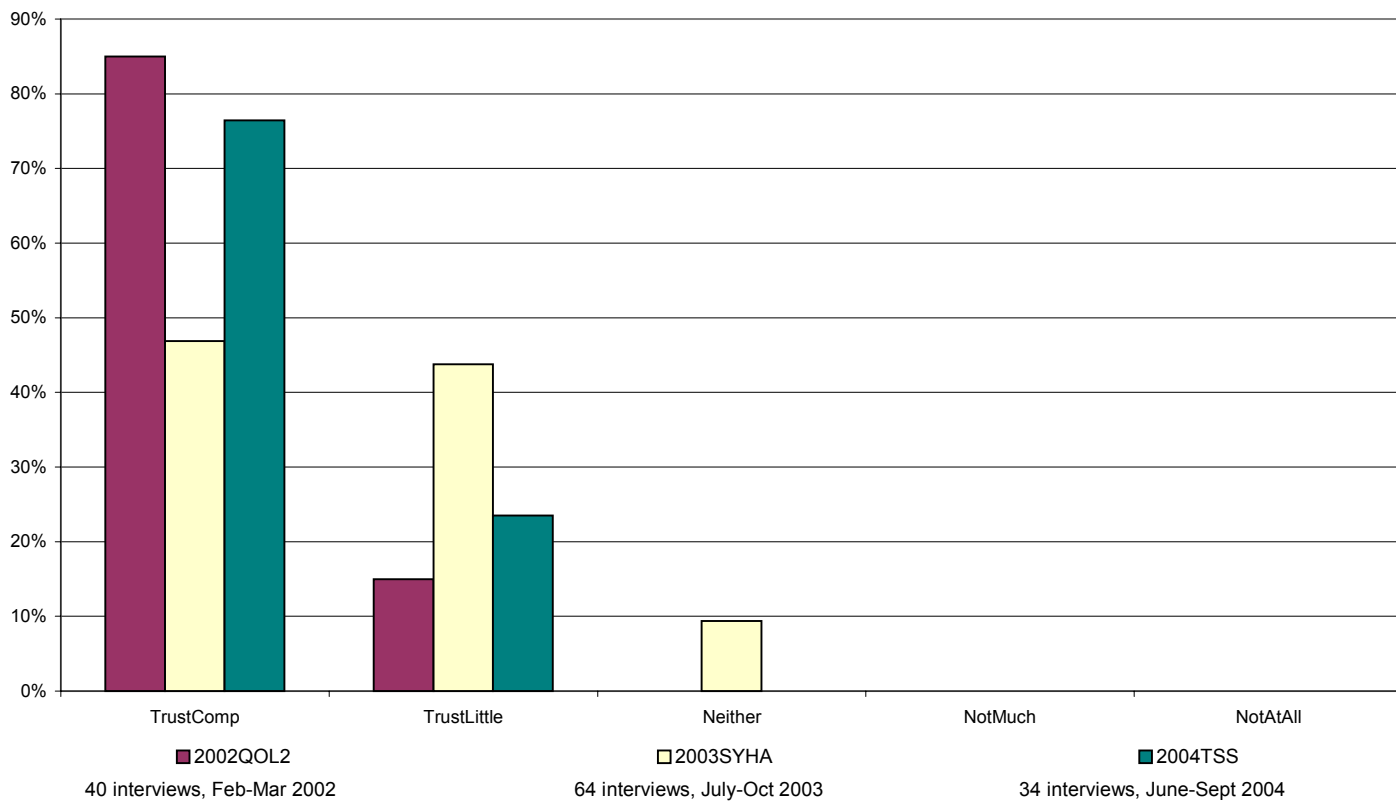

How much do you trust your friends?

Responses by ethnic group - White

White	2002QOL2		2003SYHA		2004TSS	
	No.	%	No.	%	No.	%
TrustComp	34	85%	30	47%	26	76%
TrustLittle	6	15%	28	44%	8	24%
Neither	0	0%	6	9%	0	0%
NotMuch	0	0%	0	0%	0	0%
NotAtAll	0	0%	0	0%	0	0%
Total	40	100%	64	100%	34	100%