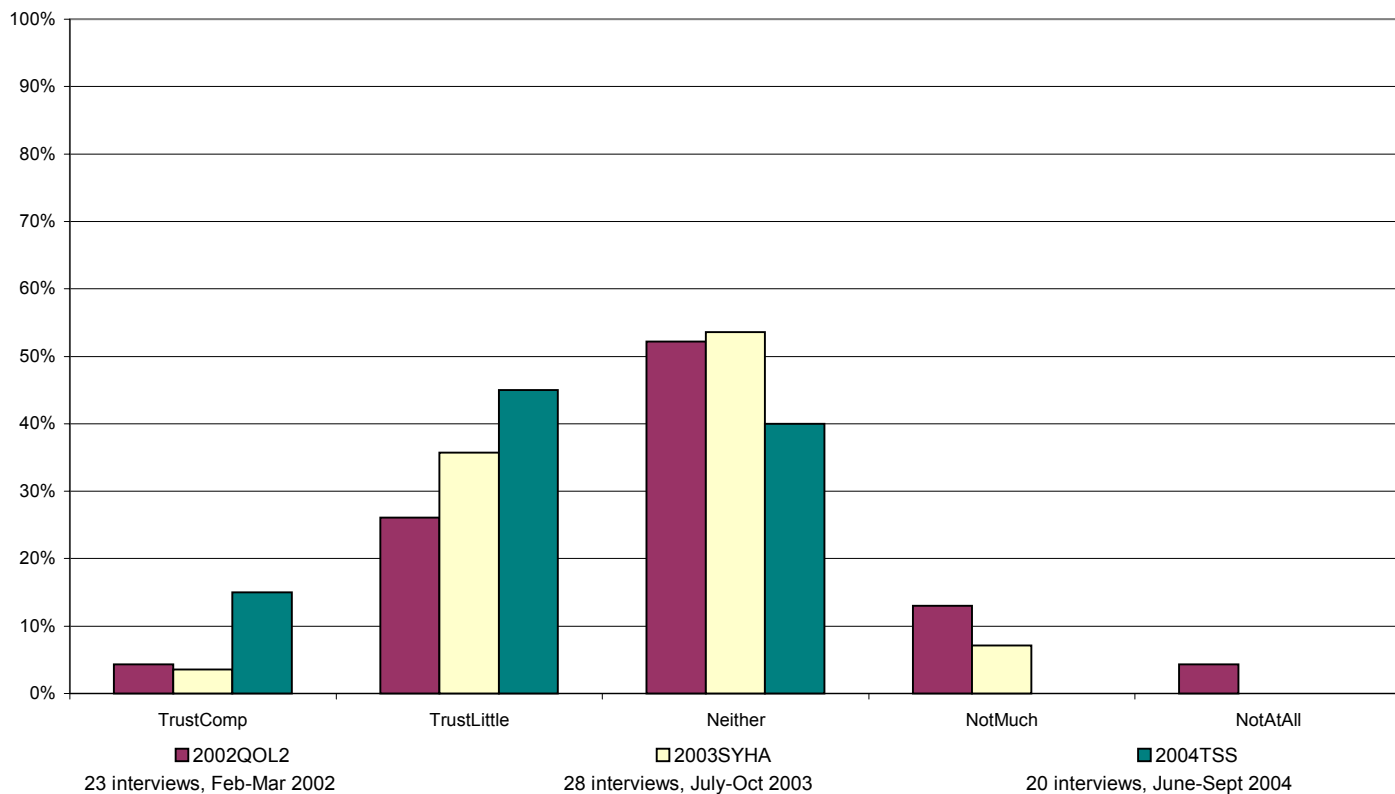

How much do you trust local employers?

Responses by ethnic group - White

White	2002QOL2		2003SYHA		2004TSS	
	No.	%	No.	%	No.	%
TrustComp	1	4%	1	4%	3	15%
TrustLittle	6	26%	10	36%	9	45%
Neither	12	52%	15	54%	8	40%
NotMuch	3	13%	2	7%	0	0%
NotAtAll	1	4%	0	0%	0	0%
Total	23	100%	28	100%	20	100%