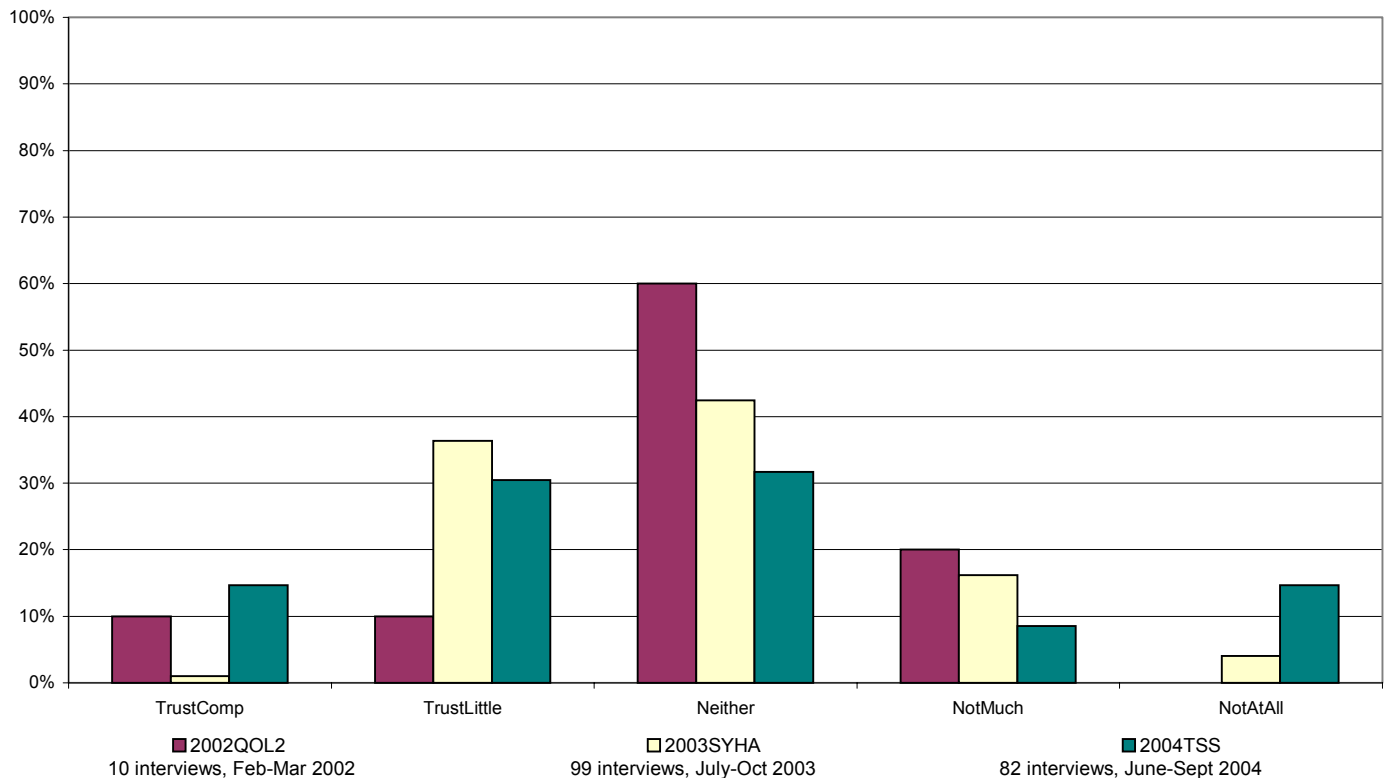

How much do you trust local employers?

Responses by ethnic group - Asian

Asian	2002QOL2		2003SYHA		2004TSS	
	No.	%	No.	%	No.	%
TrustComp	1	10%	1	1%	12	15%
TrustLittle	1	10%	36	36%	25	30%
Neither	6	60%	42	42%	26	32%
NotMuch	2	20%	16	16%	7	9%
NotAtAll	0	0%	4	4%	12	15%
Total	10	100%	99	100%	82	100%