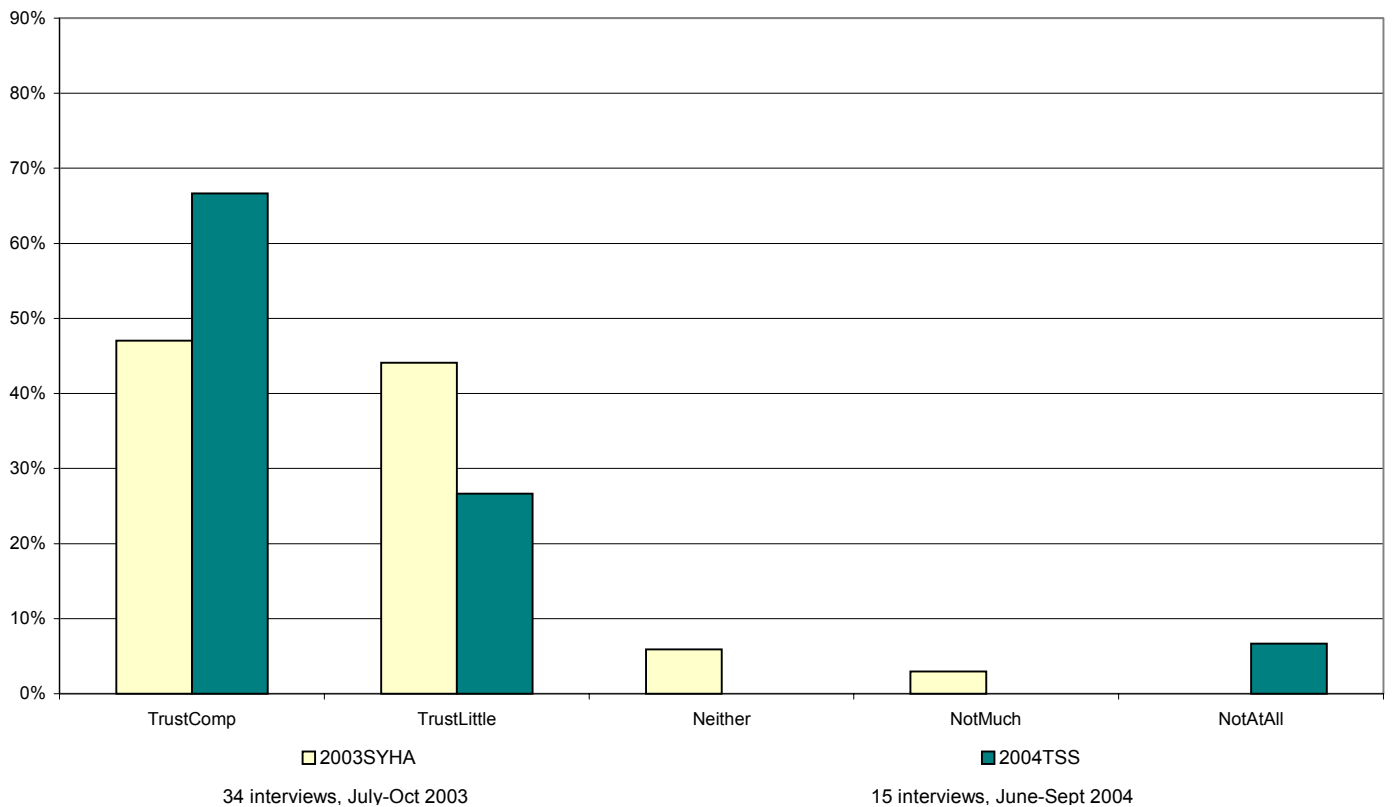

How much do you trust your friends?

Responses by ethnic group - Other

Other	2003SYHA		2004TSS	
	No.	%	No.	%
TrustComp	16	47%	10	67%
TrustLittle	15	44%	4	27%
Neither	2	6%	0	0%
NotMuch	1	3%	0	0%
NotAtAll	0	0%	1	7%
Total	34	100%	15	100%