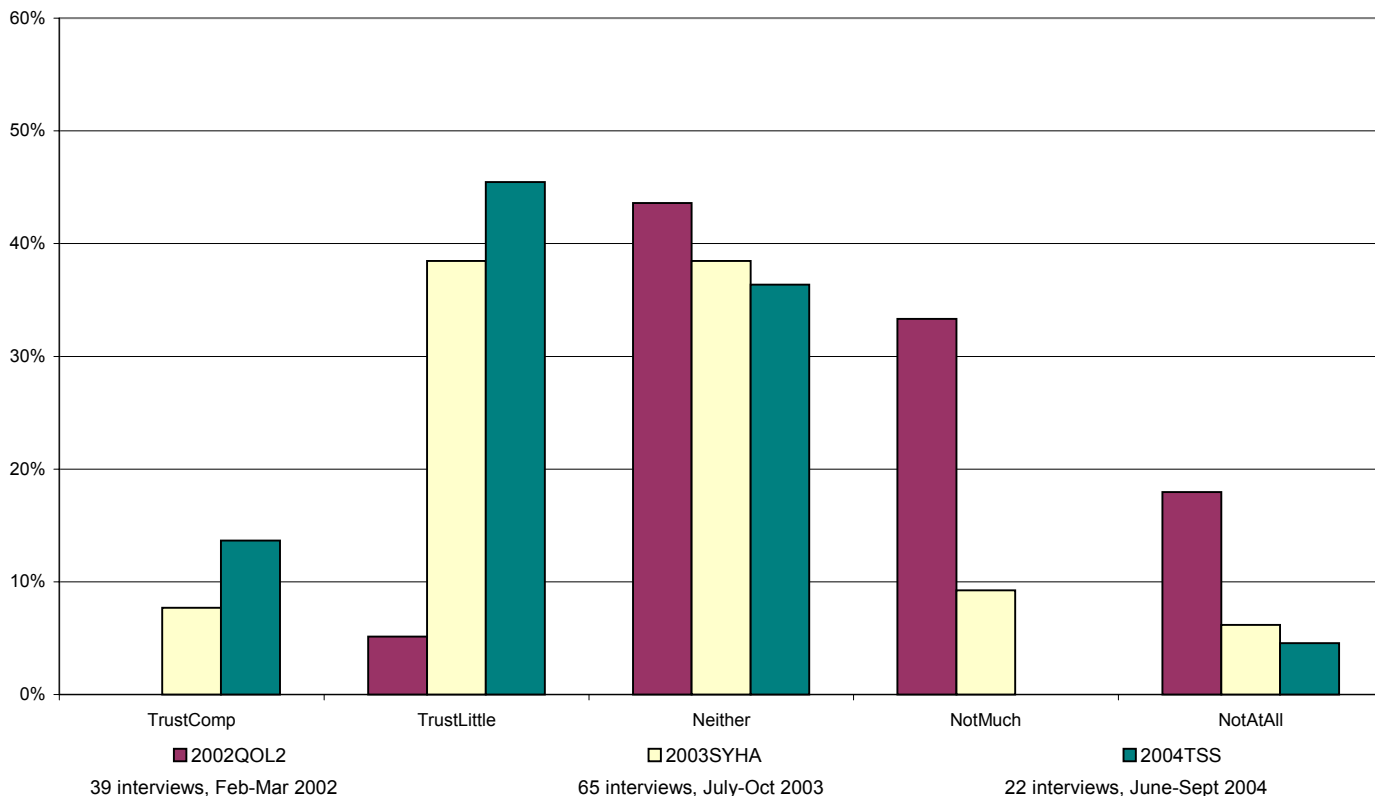

How much do you trust the local council?

Responses by ethnic group - White

White	2002QOL2		2003SYHA		2004TSS	
	No.	%	No.	%	No.	%
TrustComp	0	0%	5	8%	3	14%
TrustLittle	2	5%	25	38%	10	45%
Neither	17	44%	25	38%	8	36%
NotMuch	13	33%	6	9%	0	0%
NotAtAll	7	18%	4	6%	1	5%
Total	39	100%	65	100%	22	100%