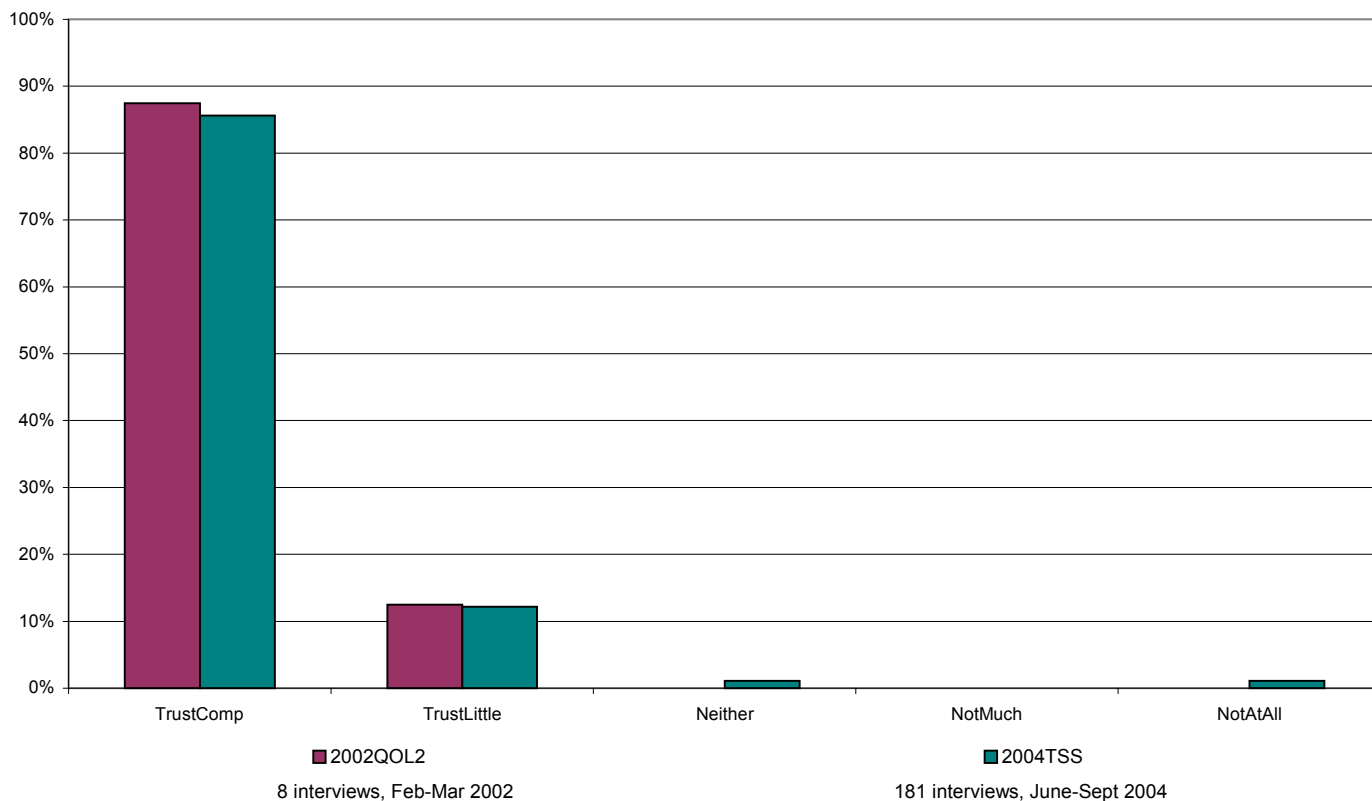

How much do you trust your family?

Responses by geographical area - Tinsley

S9 1	2002QOL2		2004TSS	
	No.	%	No.	%
TrustComp	7	88%	155	86%
TrustLittle	1	13%	22	12%
Neither	0	0%	2	1%
NotMuch	0	0%	0	0%
NotAtAll	0	0%	2	1%
Total	8	100%	181	100%