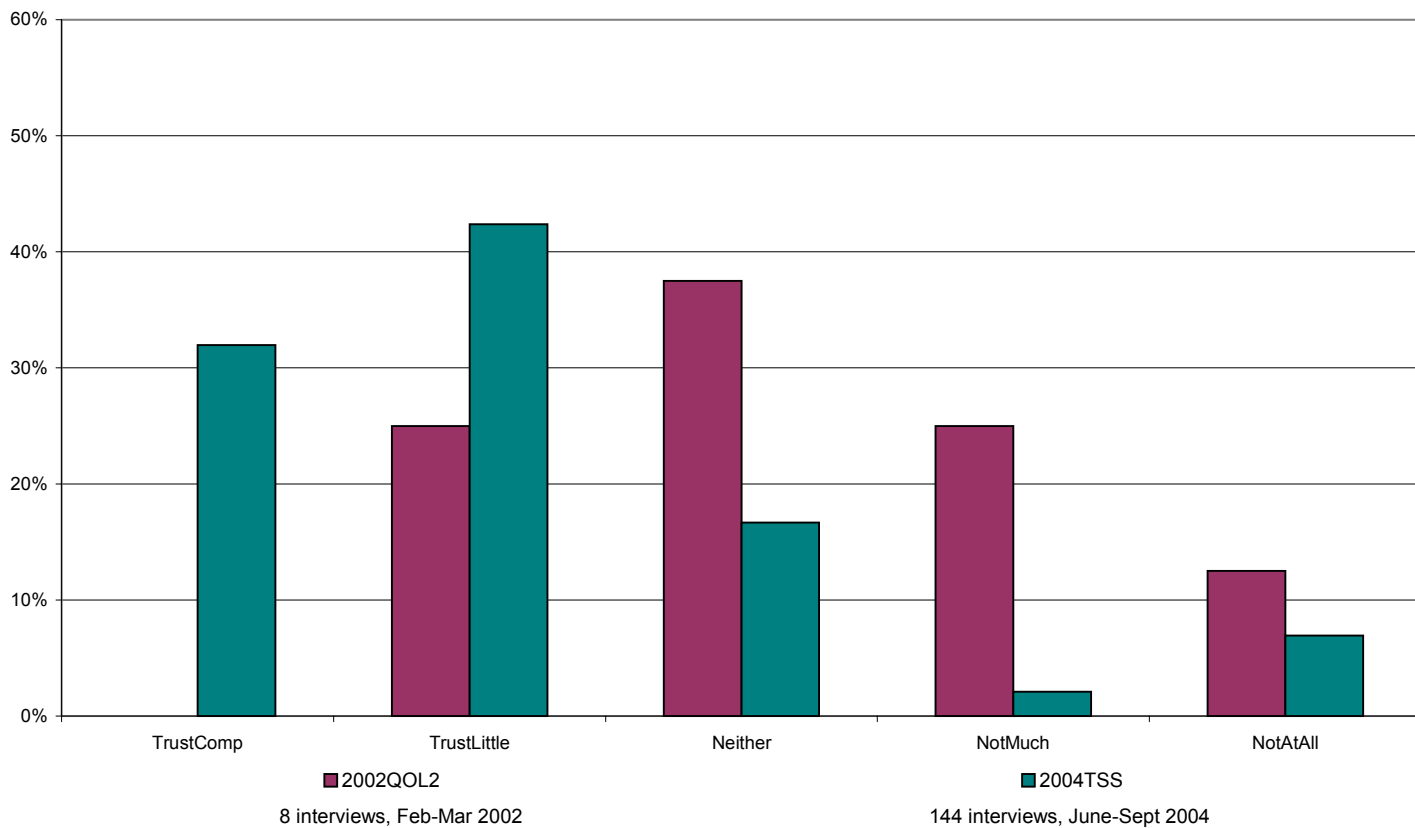

How much do you trust the police?

Responses by geographical area - Tinsley

S9 1	2002QOL2		2004TSS	
	No.	%	No.	%
TrustComp	0	0%	46	32%
TrustLittle	2	25%	61	42%
Neither	3	38%	24	17%
NotMuch	2	25%	3	2%
NotAtAll	1	13%	10	7%
Total	8	100%	144	100%