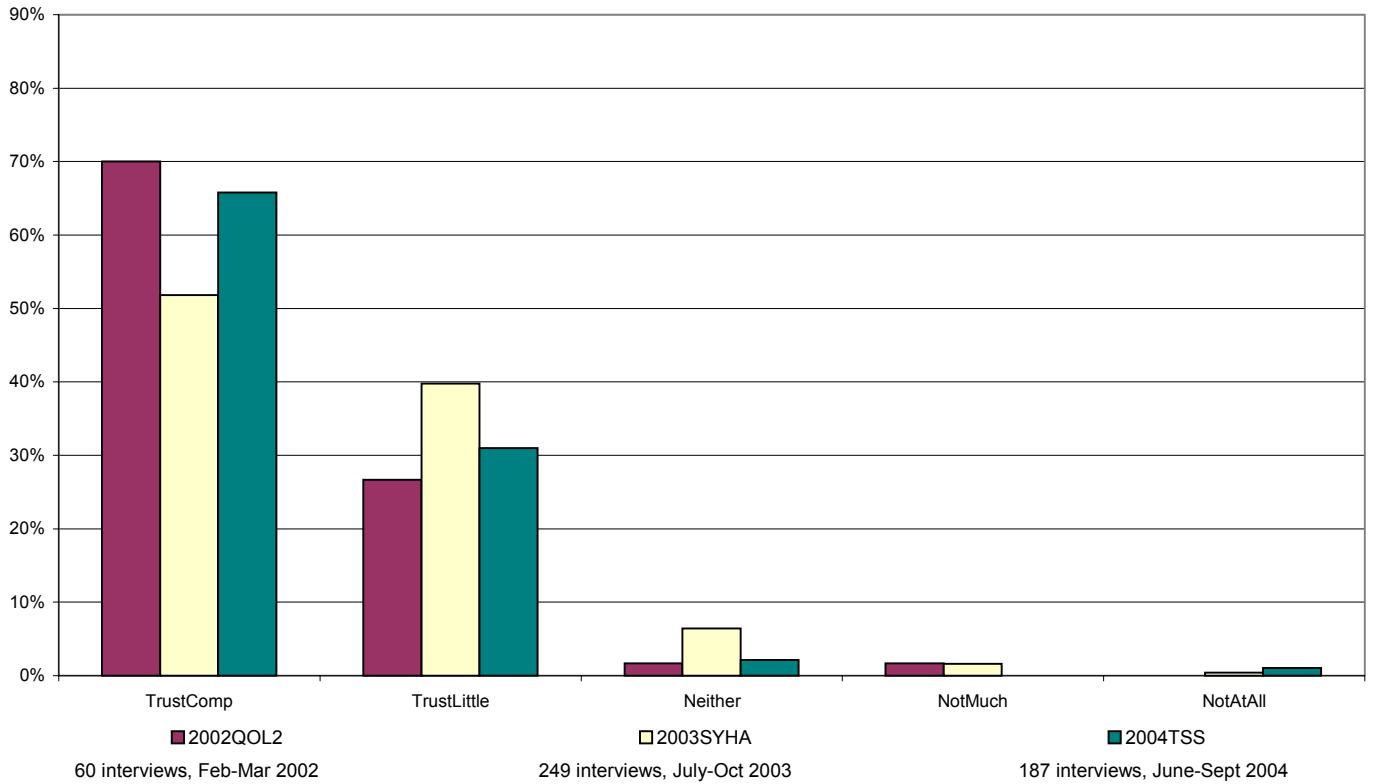

How much do you trust your friends?

All respondents

All	2002QOL2		2003SYHA		2004TSS	
	No.	%	No.	%	No.	%
TrustComp	42	70%	129	52%	123	66%
TrustLittle	16	27%	99	40%	58	31%
Neither	1	2%	16	6%	4	2%
NotMuch	1	2%	4	2%	0	0%
NotAtAll	0	0%	1	0%	2	1%
Total	60	100%	249	100%	187	100%