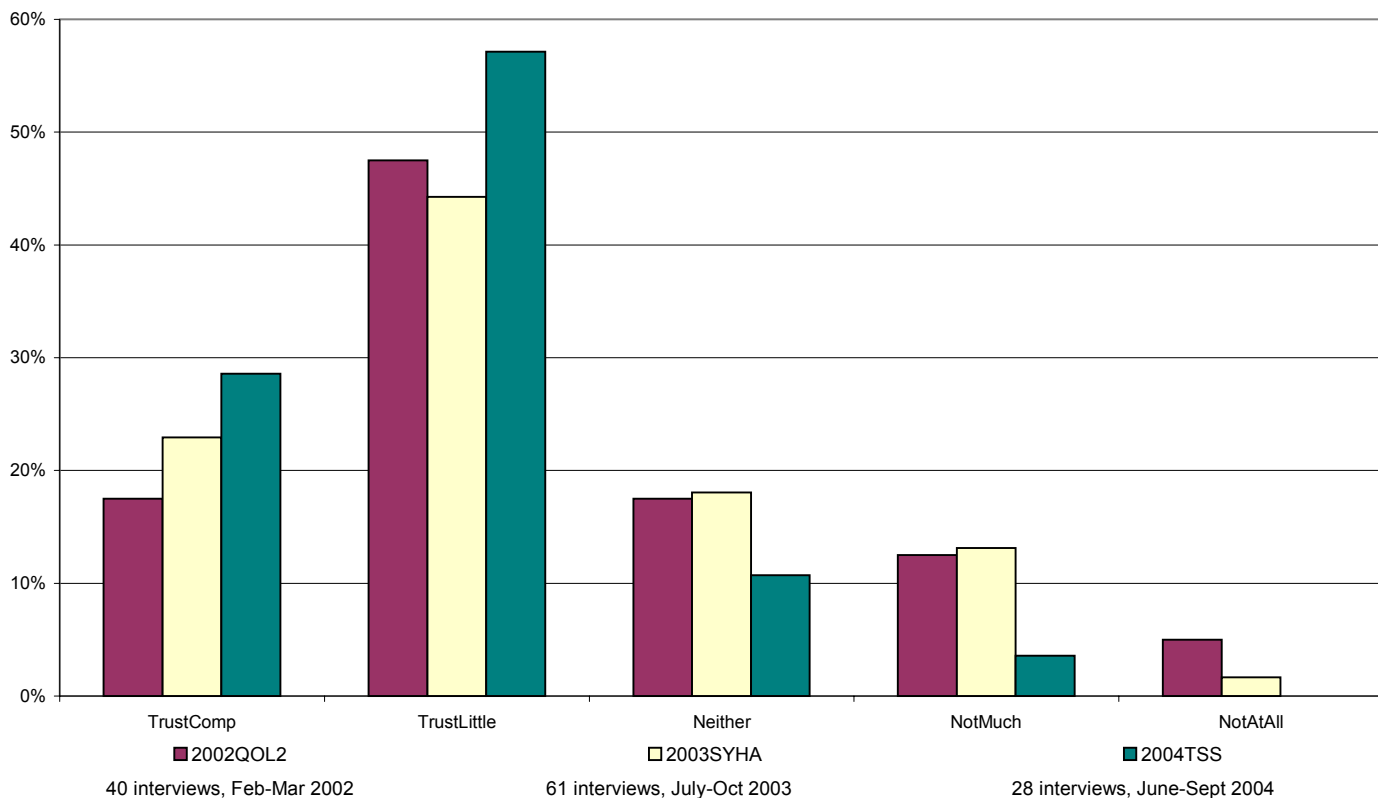

How much do you trust the police?

Responses by ethnic group - White

White	2002QOL2		2003SYHA		2004TSS	
	No.	%	No.	%	No.	%
TrustComp	7	18%	14	23%	8	29%
TrustLittle	19	48%	27	44%	16	57%
Neither	7	18%	11	18%	3	11%
NotMuch	5	13%	8	13%	1	4%
NotAtAll	2	5%	1	2%	0	0%
Total	40	100%	61	100%	28	100%