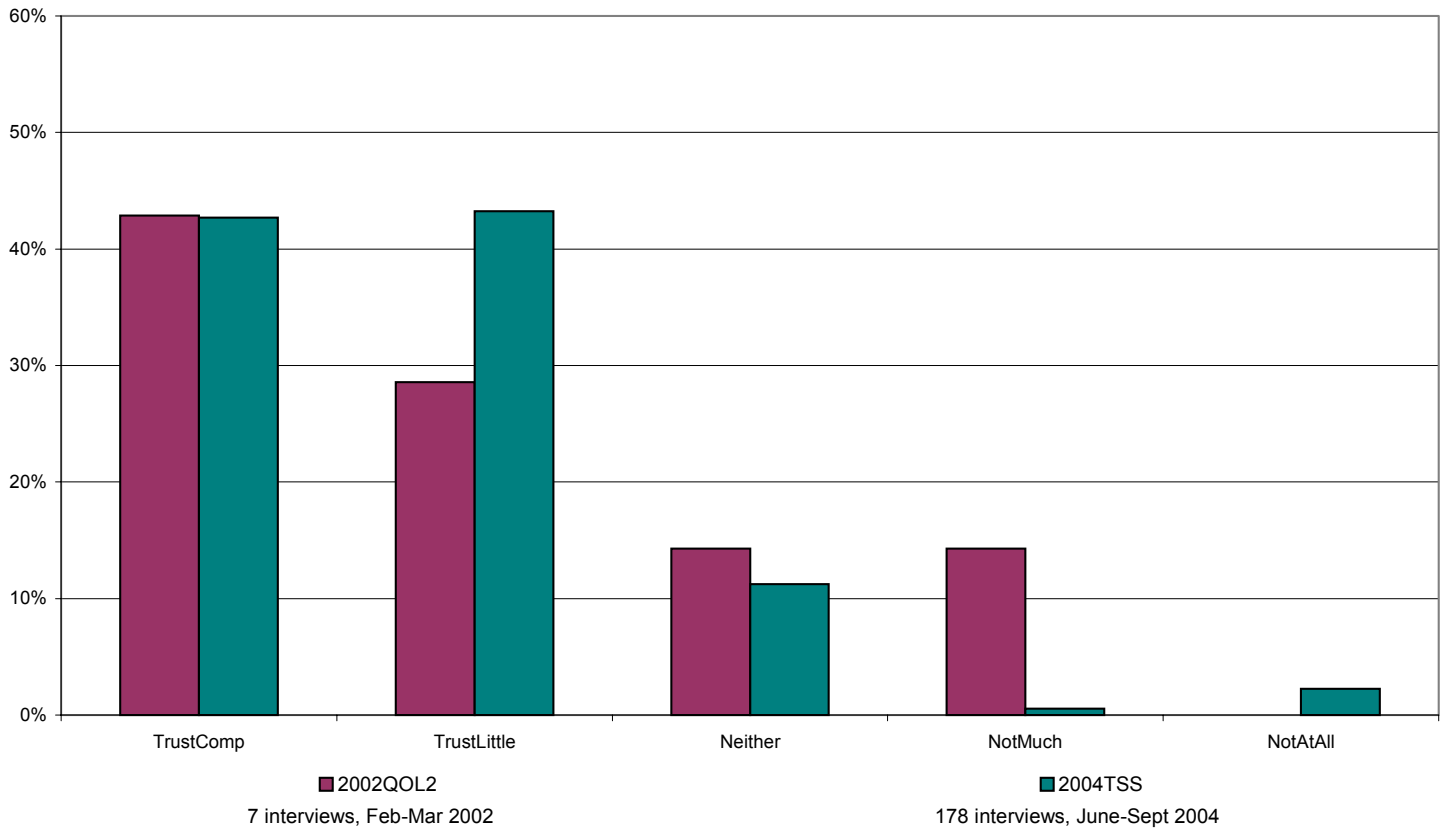

How much do you trust your neighbours?

Responses by geographical area - Tinsley

S9 1	2002QOL2		2004TSS	
	No.	%	No.	%
TrustComp	3	43%	76	43%
TrustLittle	2	29%	77	43%
Neither	1	14%	20	11%
NotMuch	1	14%	1	1%
NotAtAll	0	0%	4	2%
Total	7	100%	178	100%