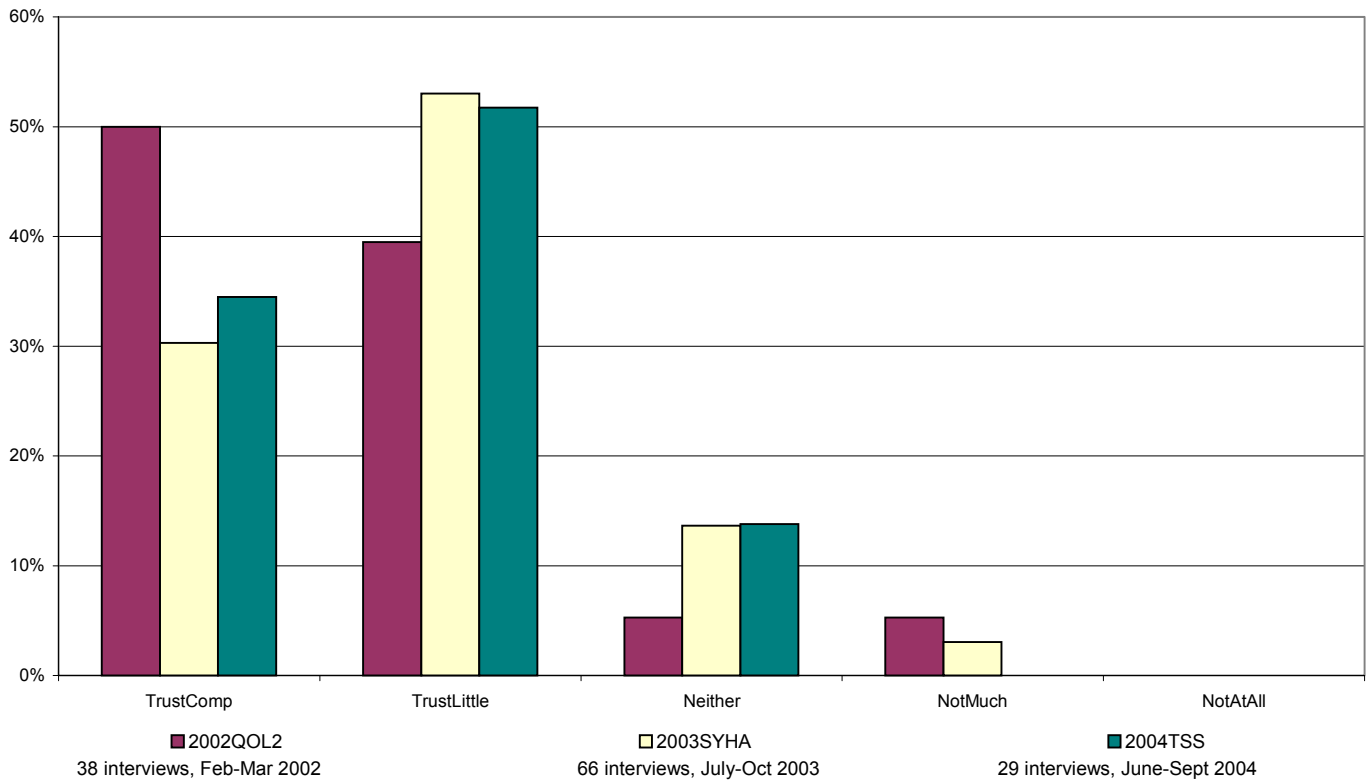

How much do you trust your neighbours?

Responses by ethnic group - White

White	2002QOL2		2003SYHA		2004TSS	
	No.	%	No.	%	No.	%
TrustComp	19	50%	20	30%	10	34%
TrustLittle	15	39%	35	53%	15	52%
Neither	2	5%	9	14%	4	14%
NotMuch	2	5%	2	3%	0	0%
NotAtAll	0	0%	0	0%	0	0%
Total	38	100%	66	100%	29	100%