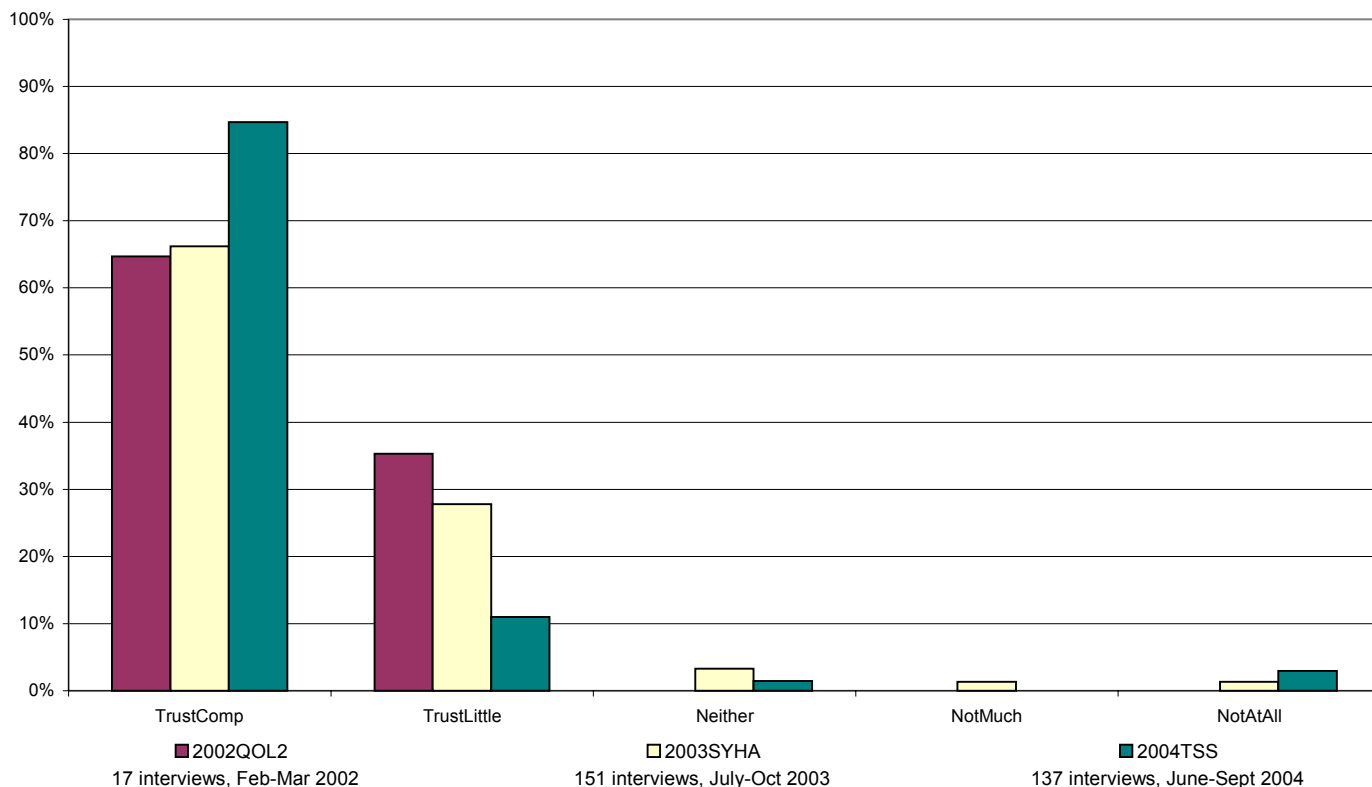

How much do you trust your family?

Responses by ethnic group - Asian

Asian	2002QOL2		2003SYHA		2004TSS	
	No.	%	No.	%	No.	%
TrustComp	11	65%	100	66%	116	85%
TrustLittle	6	35%	42	28%	15	11%
Neither	0	0%	5	3%	2	1%
NotMuch	0	0%	2	1%	0	0%
NotAtAll	0	0%	2	1%	4	3%
Total	17	100%	151	100%	137	100%