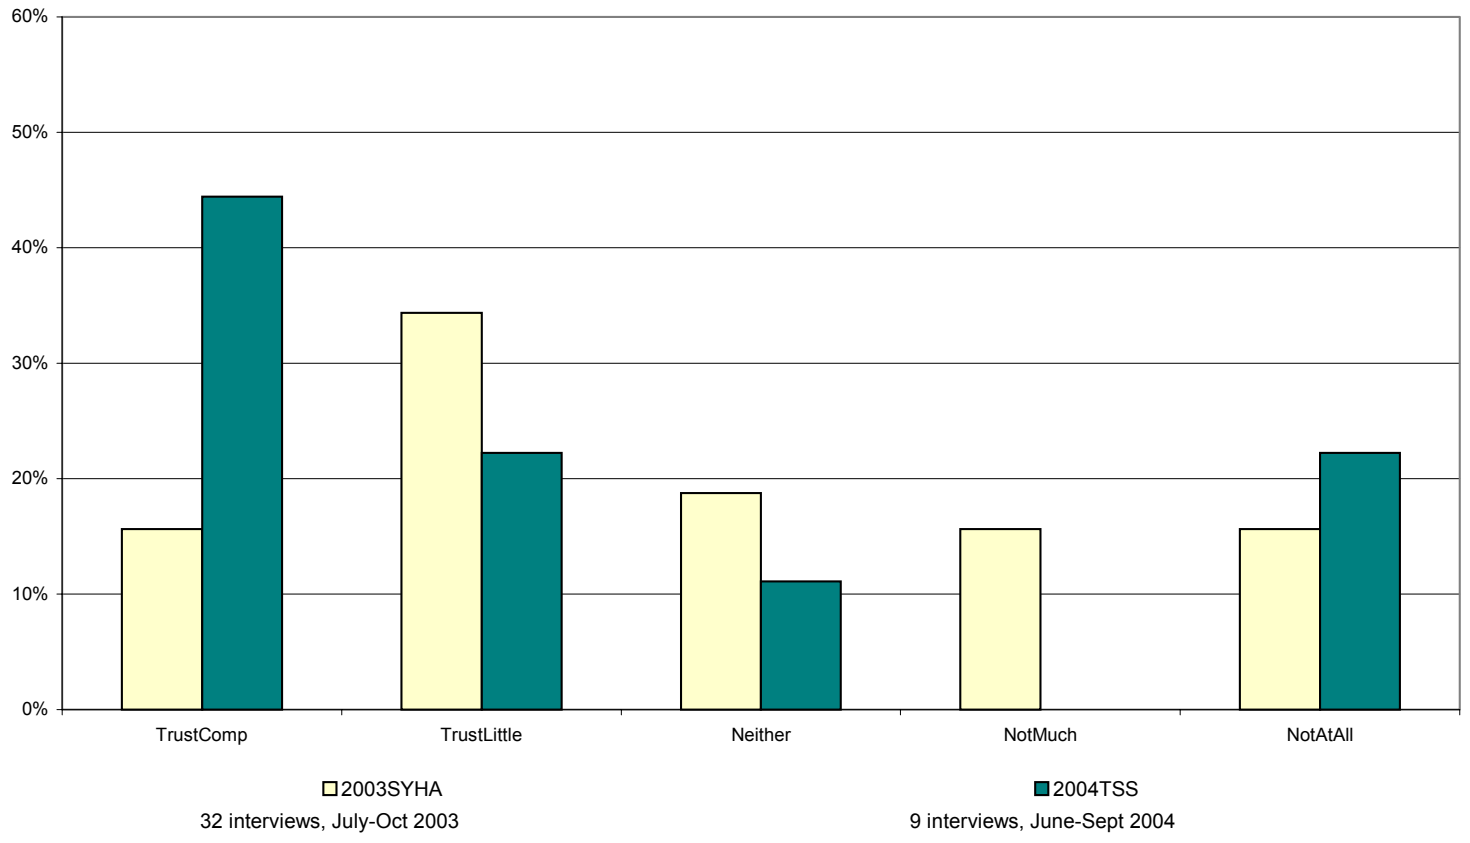

How much do you trust the police?

Responses by ethnic group - Other

Other	2003SYHA		2004TSS	
	No.	%	No.	%
TrustComp	5	16%	4	44%
TrustLittle	11	34%	2	22%
Neither	6	19%	1	11%
NotMuch	5	16%	0	0%
NotAtAll	5	16%	2	22%
Total	32	100%	9	100%