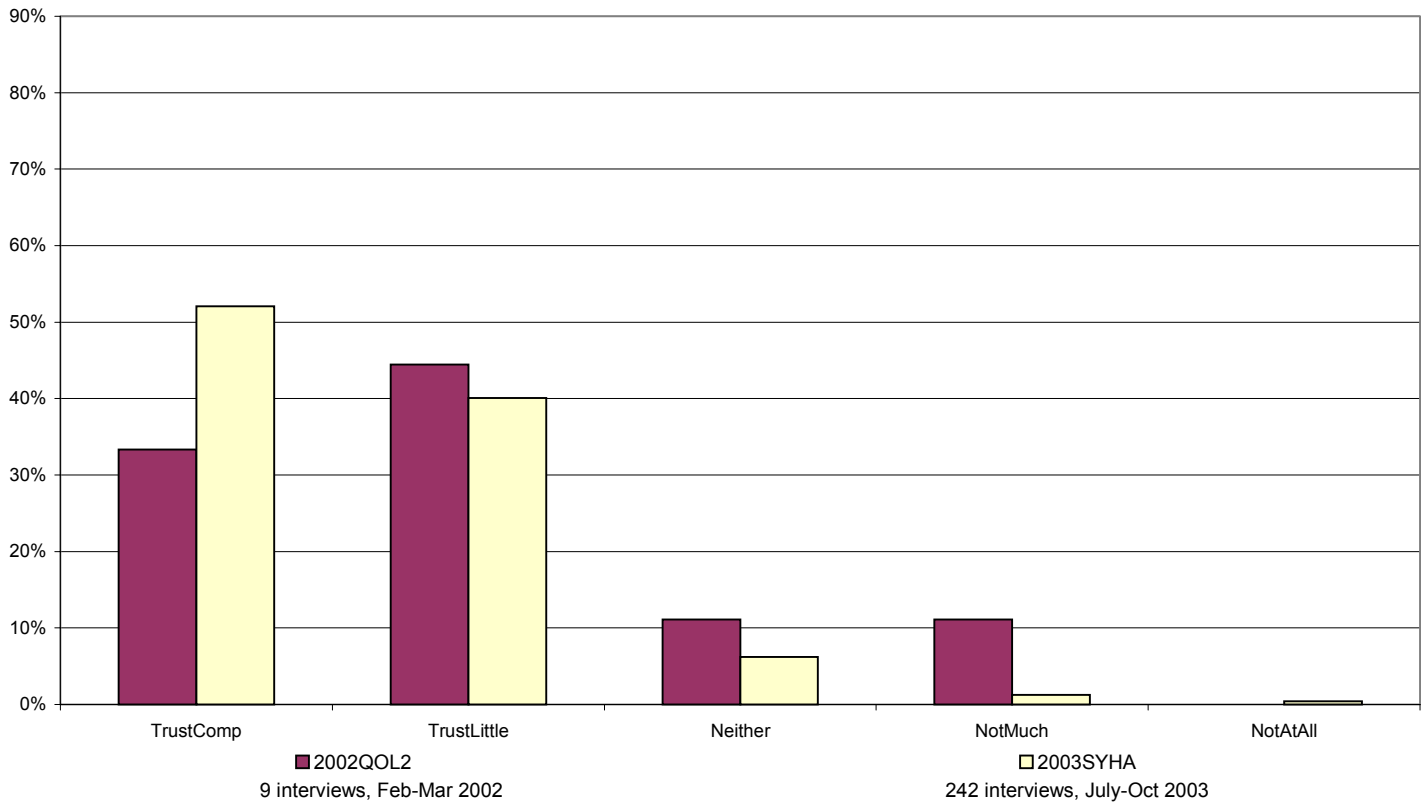

How much do you trust your friends?

Responses by geographical area - Darnall (Staniforth Road/Kettlebridge/Kashmir Gardens)

S9 3	2002QOL2		2003SYHA	
	No.	%	No.	%
TrustComp	3	33%	126	52%
TrustLittle	4	44%	97	40%
Neither	1	11%	15	6%
NotMuch	1	11%	3	1%
NotAtAll	0	0%	1	0%
Total	9	100%	242	100%