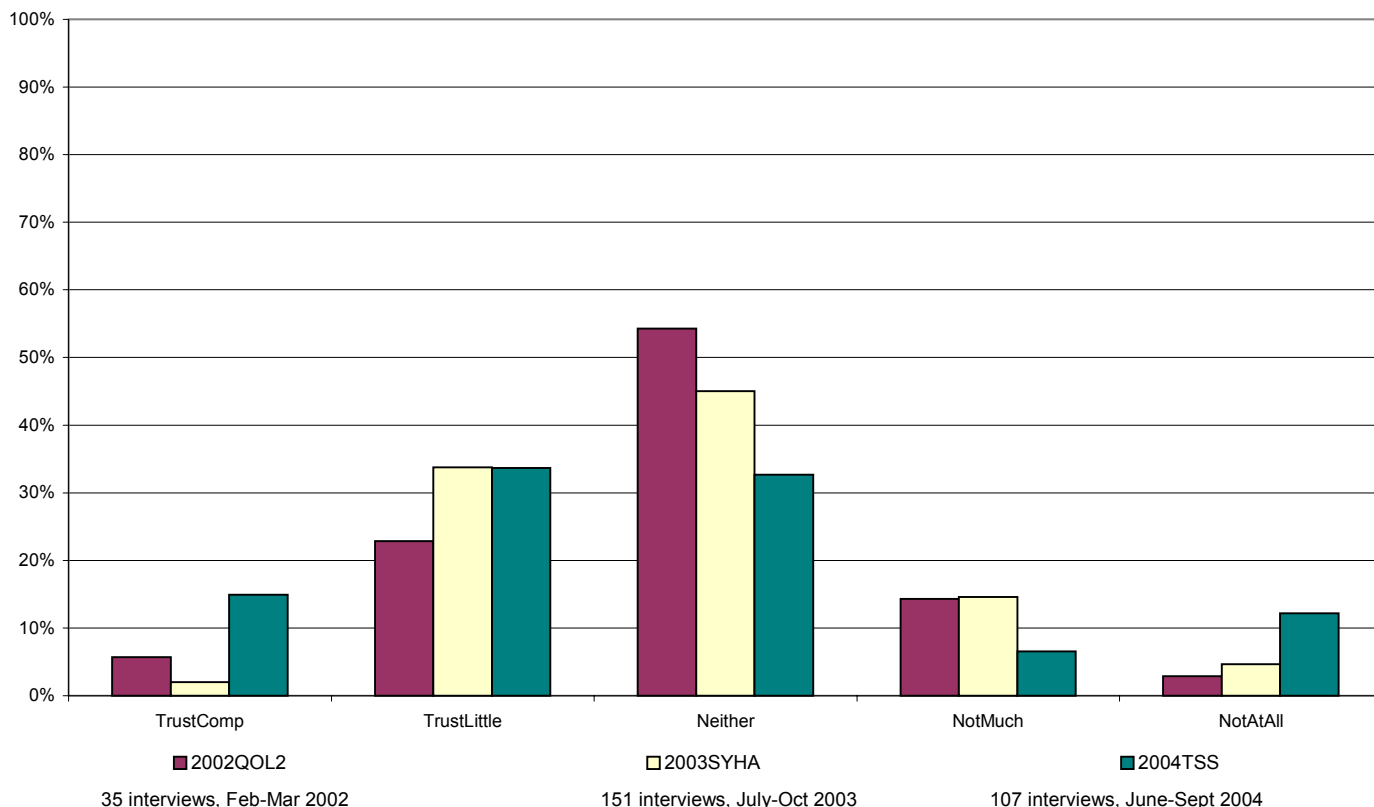

How much do you trust local employers?

All respondents

All	2002QOL2		2003SYHA		2004TSS	
	No.	%	No.	%	No.	%
TrustComp	2	6%	3	2%	16	15%
TrustLittle	8	23%	51	34%	36	34%
Neither	19	54%	68	45%	35	33%
NotMuch	5	14%	22	15%	7	7%
NotAtAll	1	3%	7	5%	13	12%
Total	35	100%	151	100%	107	100%