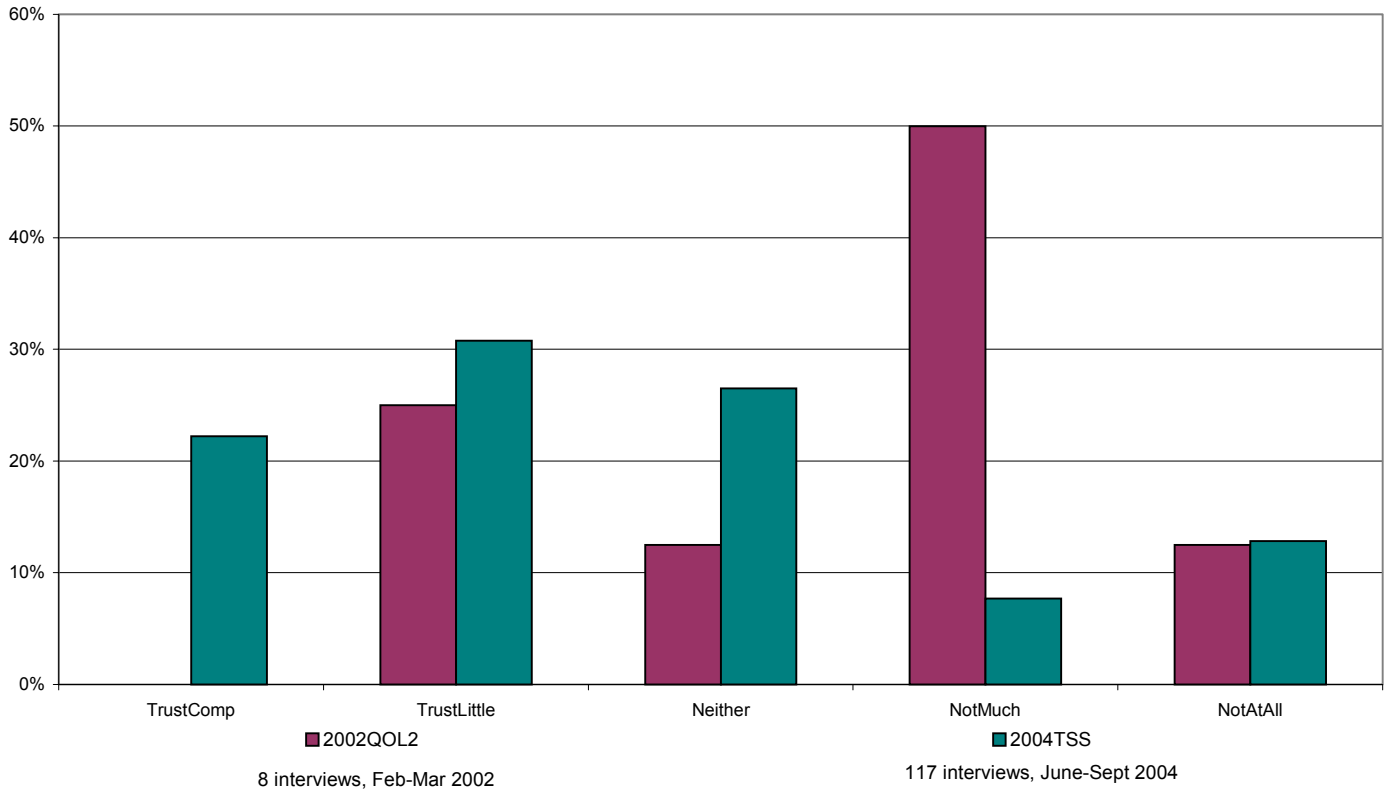

How much do you trust local councillors?

Responses by geographical area - Tinsley

S9 1	2002QOL2		2004TSS	
	No.	%	No.	%
TrustComp	0	0%	26	22%
TrustLittle	2	25%	36	31%
Neither	1	13%	31	26%
NotMuch	4	50%	9	8%
NotAtAll	1	13%	15	13%
Total	8	100%	117	100%