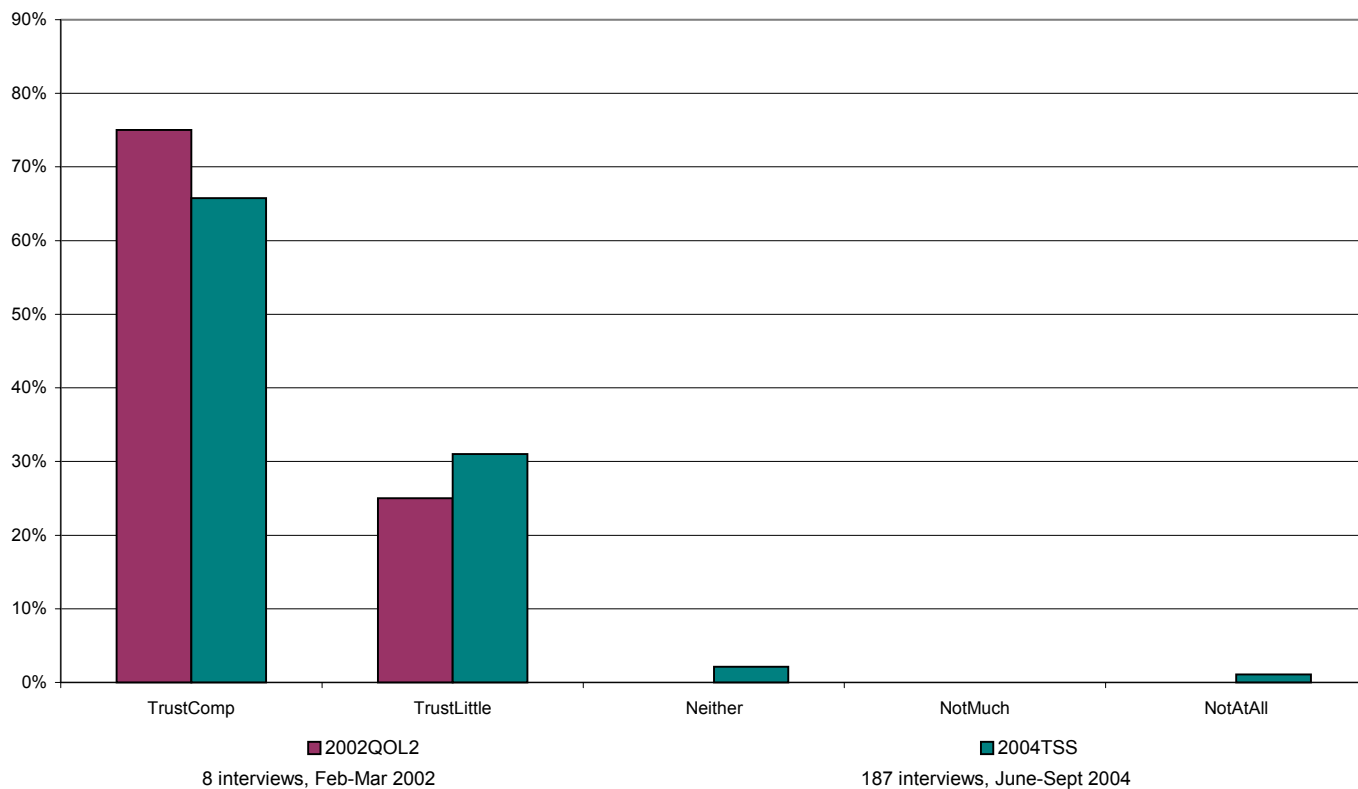

How much do you trust your friends?

Responses by geographical area - Tinsley

S9 1	2002QOL2		2004TSS	
	No.	%	No.	%
TrustComp	6	75%	123	66%
TrustLittle	2	25%	58	31%
Neither	0	0%	4	2%
NotMuch	0	0%	0	0%
NotAtAll	0	0%	2	1%
Total	8	100%	187	100%