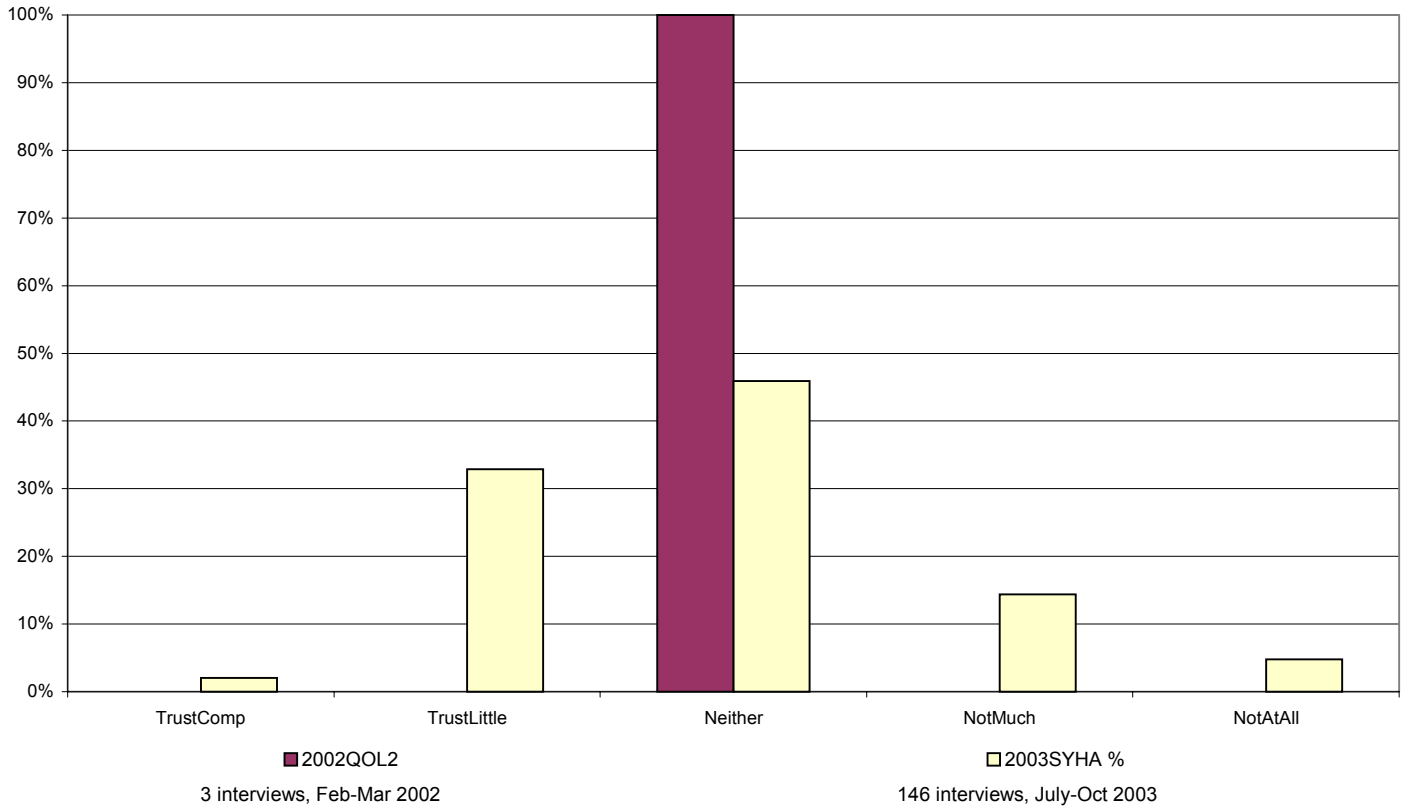

How much do you trust local employers?

Responses by geographical area - Darnall (Staniforth Road/Kettlebridge/Kashmir Gardens)

S9 3	2002QOL2		2003SYHA	
	No.	%	No.	%
TrustComp	0	0%	3	2%
TrustLittle	0	0%	48	33%
Neither	3	100%	67	46%
NotMuch	0	0%	21	14%
NotAtAll	0	0%	7	5%
Total	3	100%	146	100%