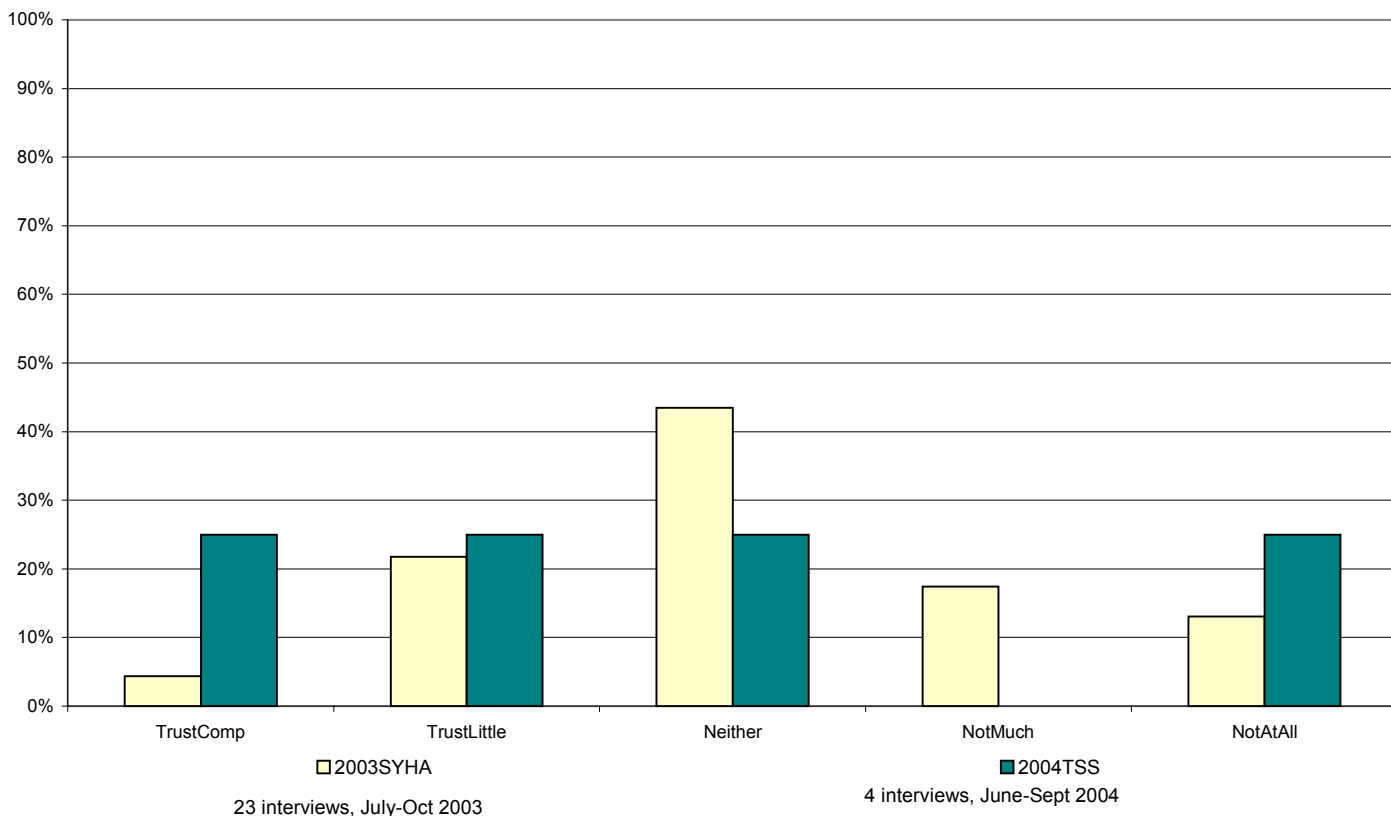

How much do you trust local employers?

Responses by ethnic group - Other

Other	2003SYHA		2004TSS	
	No.	%	No.	%
TrustComp	1	4%	1	25%
TrustLittle	5	22%	1	25%
Neither	10	43%	1	25%
NotMuch	4	17%	0	0%
NotAtAll	3	13%	1	25%
Total	23	100%	4	100%