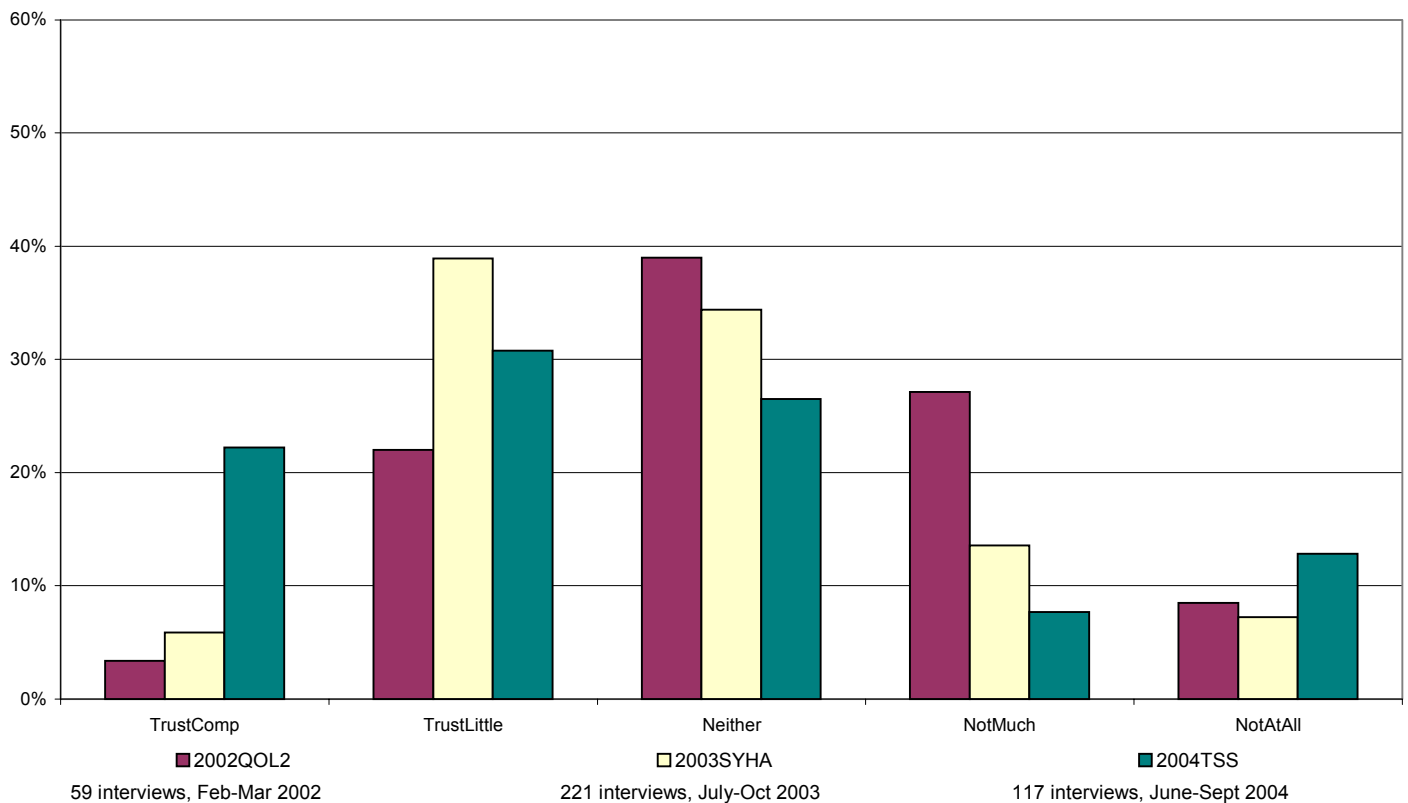

How much do you trust local councillors?

All respondents

All	2002QOL2		2003SYHA		2004TSS	
	No.	%	No.	%	No.	%
TrustComp	2	3%	13	6%	26	22%
TrustLittle	13	22%	86	39%	36	31%
Neither	23	39%	76	34%	31	26%
NotMuch	16	27%	30	14%	9	8%
NotAtAll	5	8%	16	7%	15	13%
Total	59	100%	221	100%	117	100%