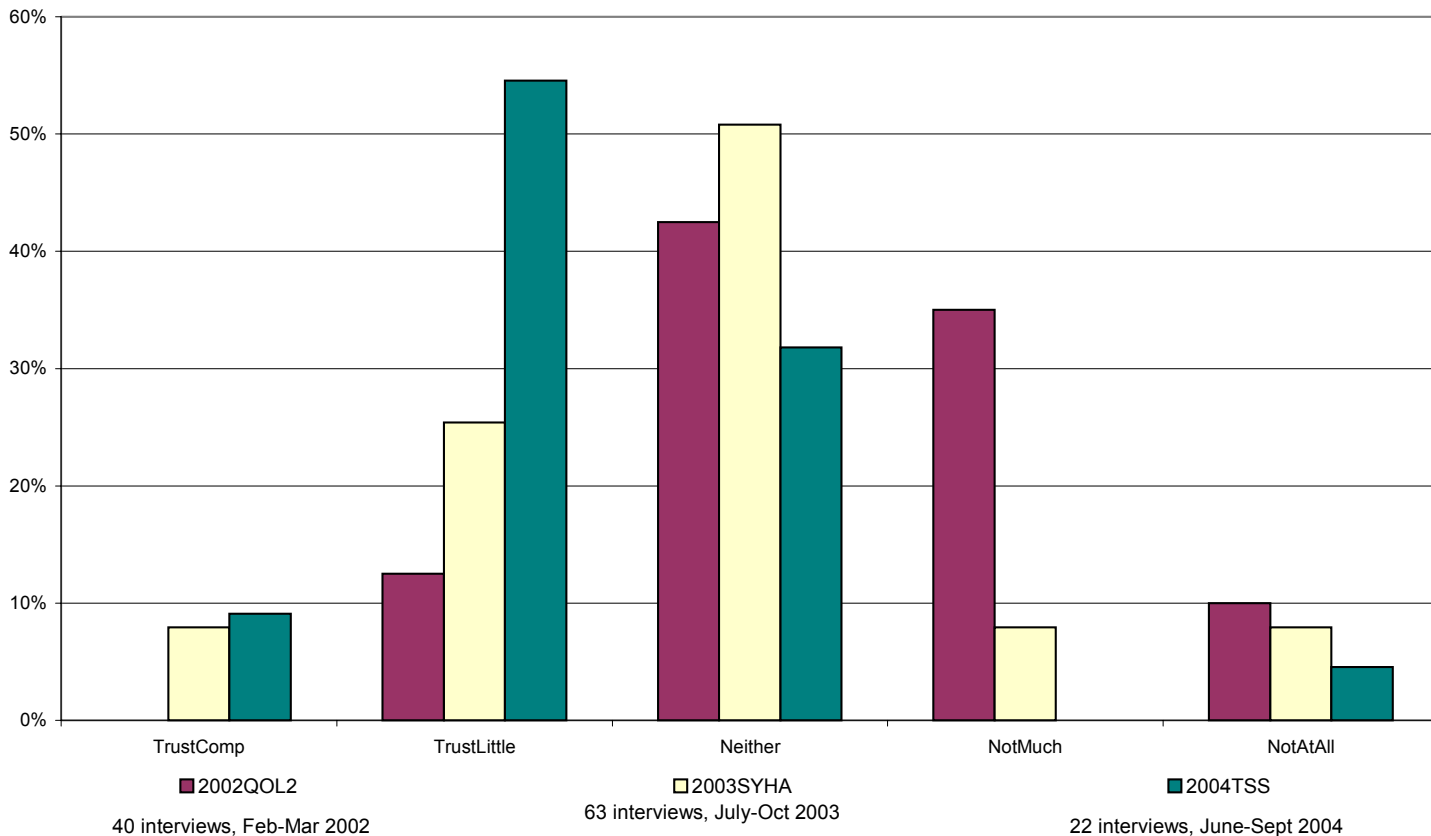

How much do you trust local councillors?

Responses by ethnic group - White

White	2002QOL2		2003SYHA		2004TSS	
	No.	%	No.	%	No.	%
TrustComp	0	0%	5	8%	2	9%
TrustLittle	5	13%	16	25%	12	55%
Neither	17	43%	32	51%	7	32%
NotMuch	14	35%	5	8%	0	0%
NotAtAll	4	10%	5	8%	1	5%
Total	40	100%	63	100%	22	100%