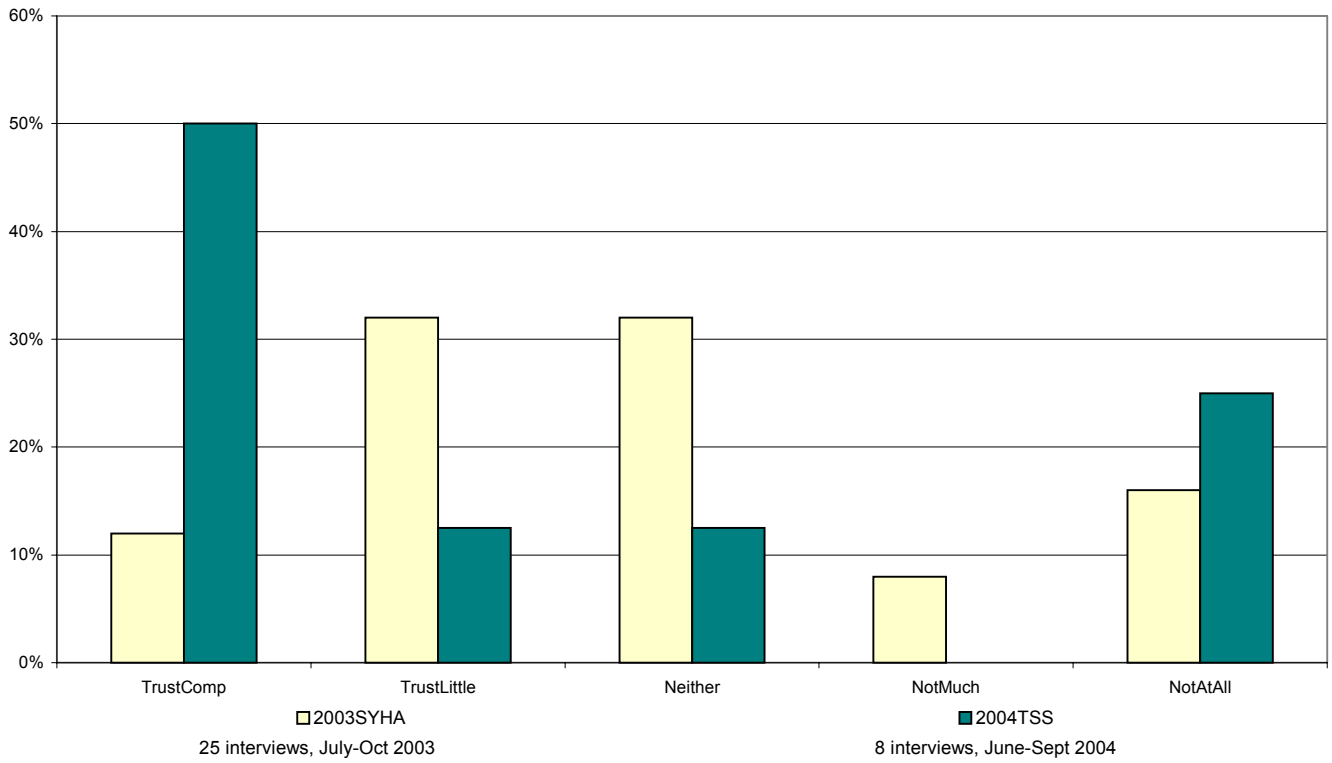

How much do you trust the local council?

Responses by ethnic group - Other

Other	2003SYHA		2004TSS	
	No.	%	No.	%
TrustComp	3	12%	4	50%
TrustLittle	8	32%	1	13%
Neither	8	32%	1	13%
NotMuch	2	8%	0	0%
NotAtAll	4	16%	2	25%
Total	25	100%	8	100%