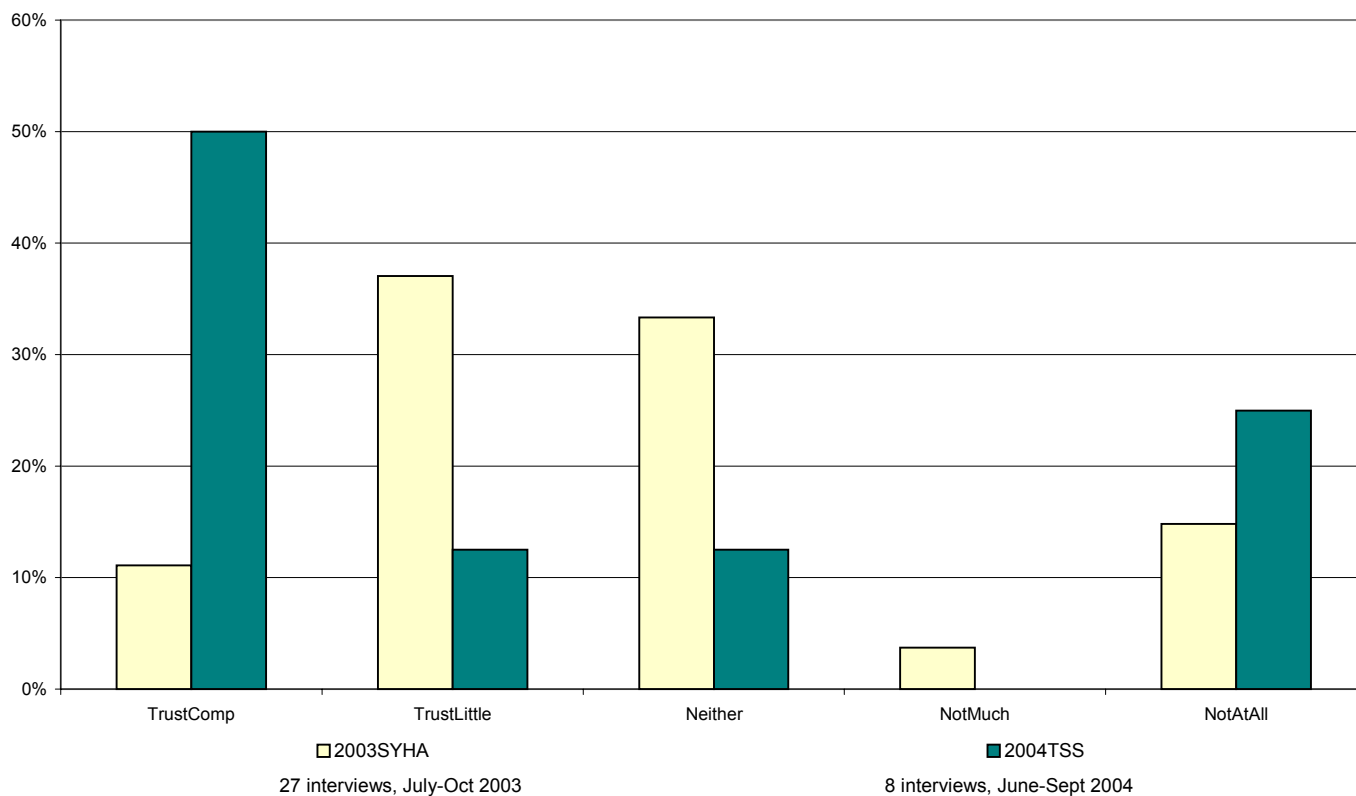

How much do you trust local councillors?

Responses by ethnic group - Other

Other	2003SYHA		2004TSS	
	No.	%	No.	%
TrustComp	3	11%	4	50%
TrustLittle	10	37%	1	13%
Neither	9	33%	1	13%
NotMuch	1	4%	0	0%
NotAtAll	4	15%	2	25%
Total	27	100%	8	100%