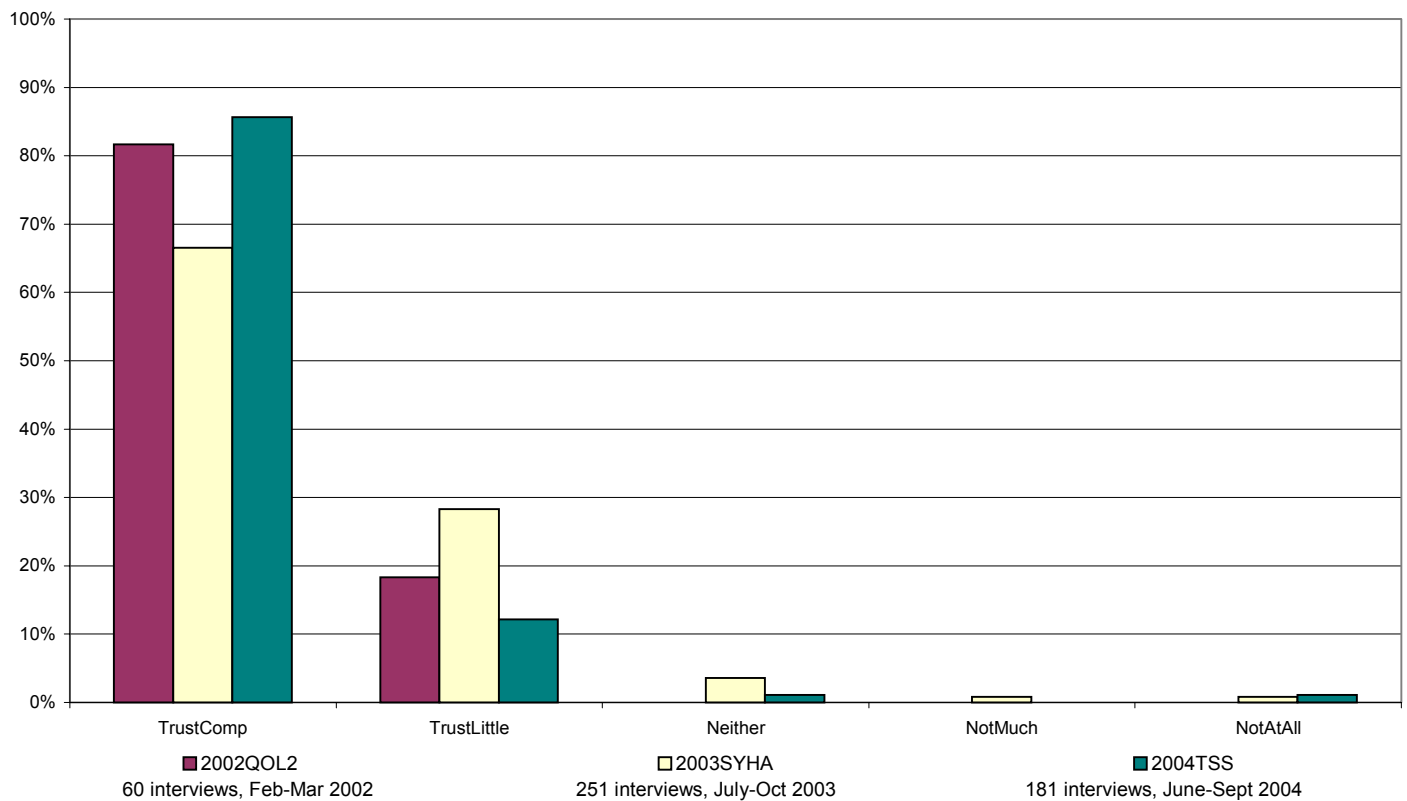

How much do you trust your family?

All respondents

All	2002QOL2		2003SYHA		2004TSS	
	No.	%	No.	%	No.	%
TrustComp	49	82%	167	67%	155	86%
TrustLittle	11	18%	71	28%	22	12%
Neither	0	0%	9	4%	2	1%
NotMuch	0	0%	2	1%	0	0%
NotAtAll	0	0%	2	1%	2	1%
Total	60	100%	251	100%	181	100%