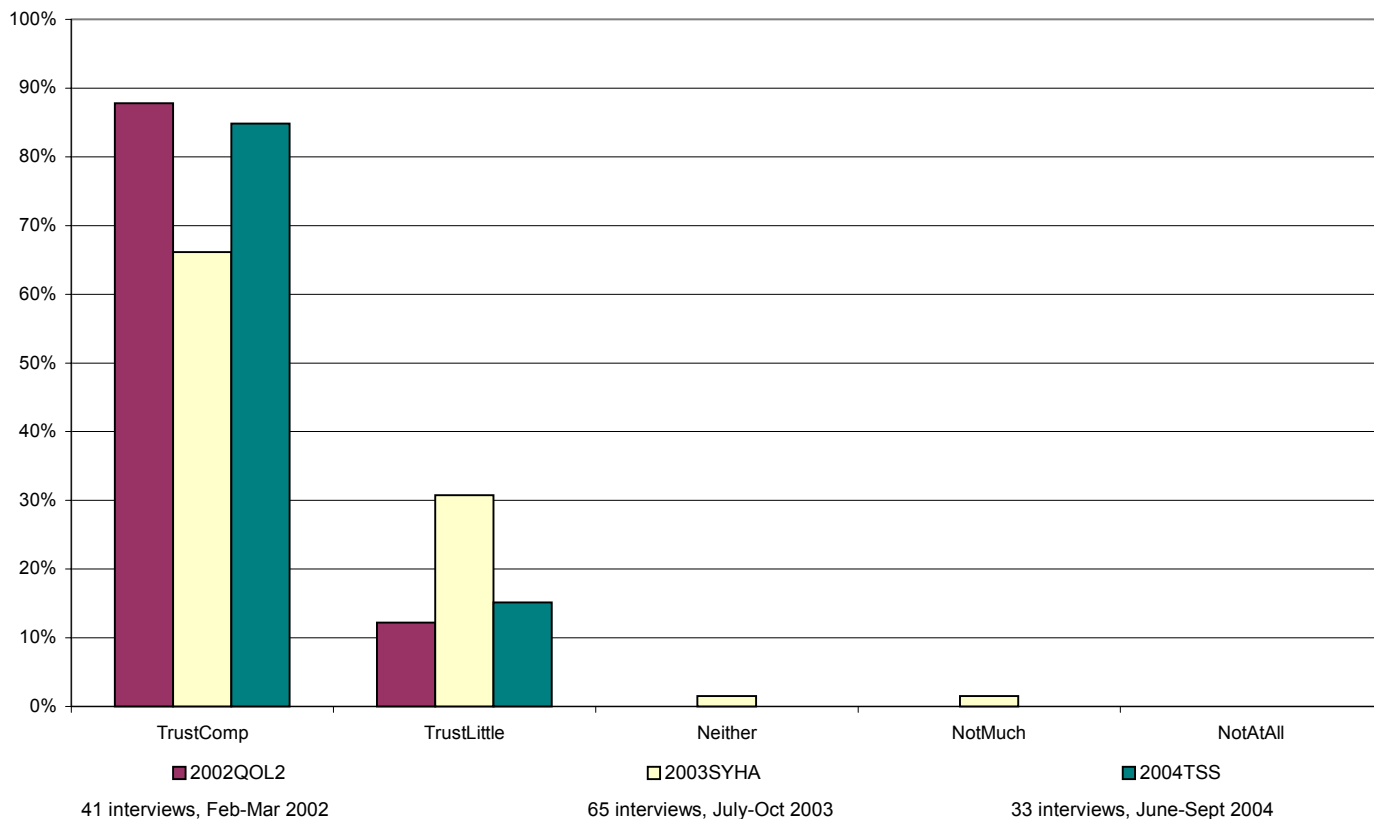

How much do you trust your family?

Responses by ethnic group - White

White	2002QOL2		2003SYHA		2004TSS	
	No.	%	No.	%	No.	%
TrustComp	36	88%	43	66%	28	85%
TrustLittle	5	12%	20	31%	5	15%
Neither	0	0%	1	2%	0	0%
NotMuch	0	0%	1	2%	0	0%
NotAtAll	0	0%	0	0%	0	0%
Total	41	100%	65	100%	33	100%