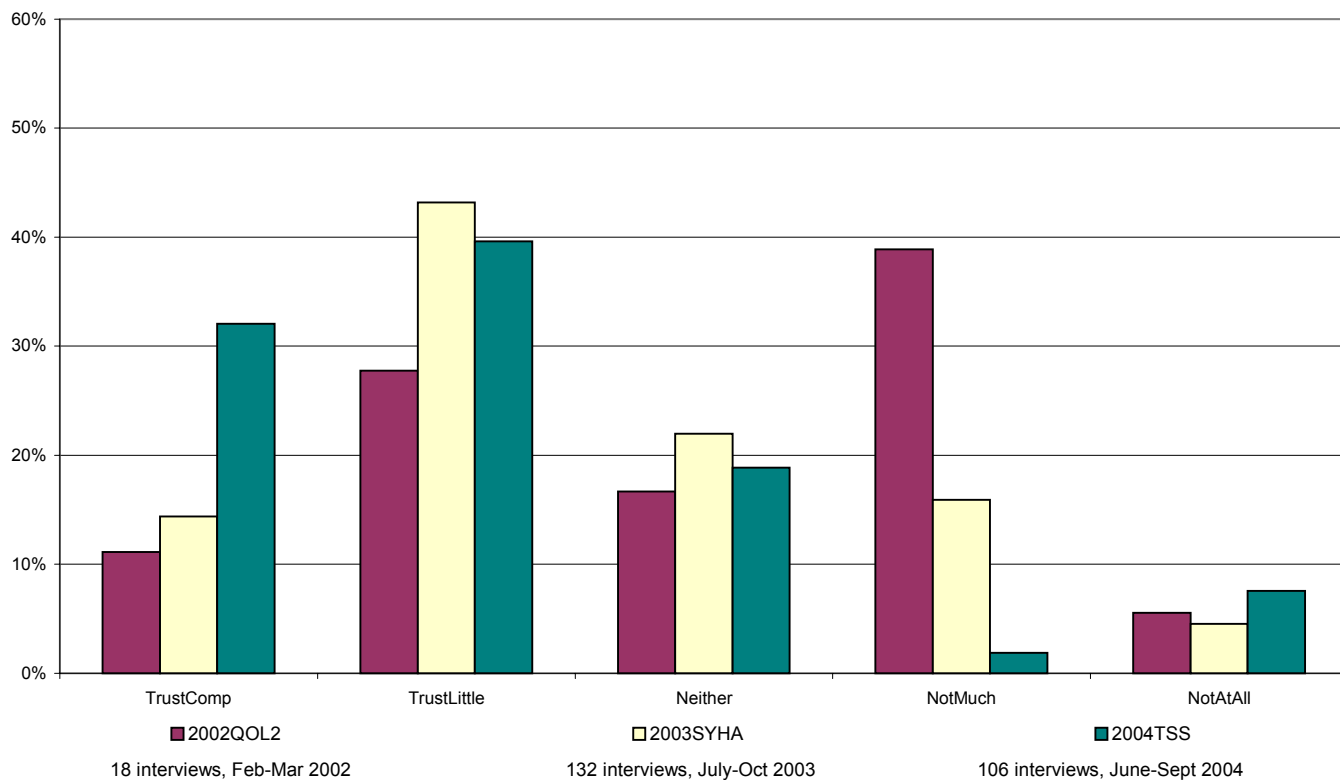

How much do you trust the police?

Responses by ethnic group - Asian

Asian	2002QOL2		2003SYHA		2004TSS	
	No.	%	No.	%	No.	%
TrustComp	2	11%	19	14%	34	32%
TrustLittle	5	28%	57	43%	42	40%
Neither	3	17%	29	22%	20	19%
NotMuch	7	39%	21	16%	2	2%
NotAtAll	1	6%	6	5%	8	8%
Total	18	100%	132	100%	106	100%